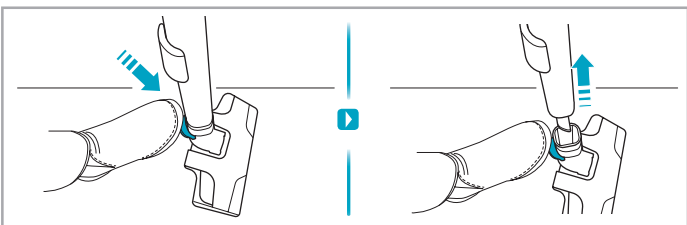

Carpet Hard Floor

www.electrolux.com

⌚ 2.5h 100%

- 100%
- 75-100%
- 50-75%
- 25-50%
- 0%

1. ⌚ 2.5h 100%

2. ⌚ 2.5h 100%

→

ON/OFF