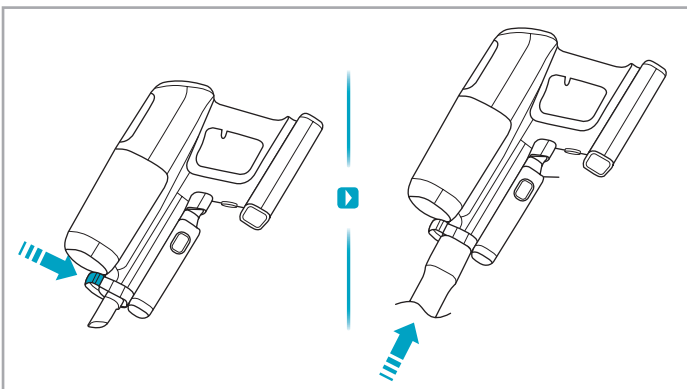

Carpet Hard Floor

www.electrolux.com

⌚ 2.5h 100%

- 100%
- 75-100%
- 50-75%
- 25-50%
- 0%

1. ⌚ 2.5h 100%

2. ⌚ 2.5h 100%

→

ON/OFF