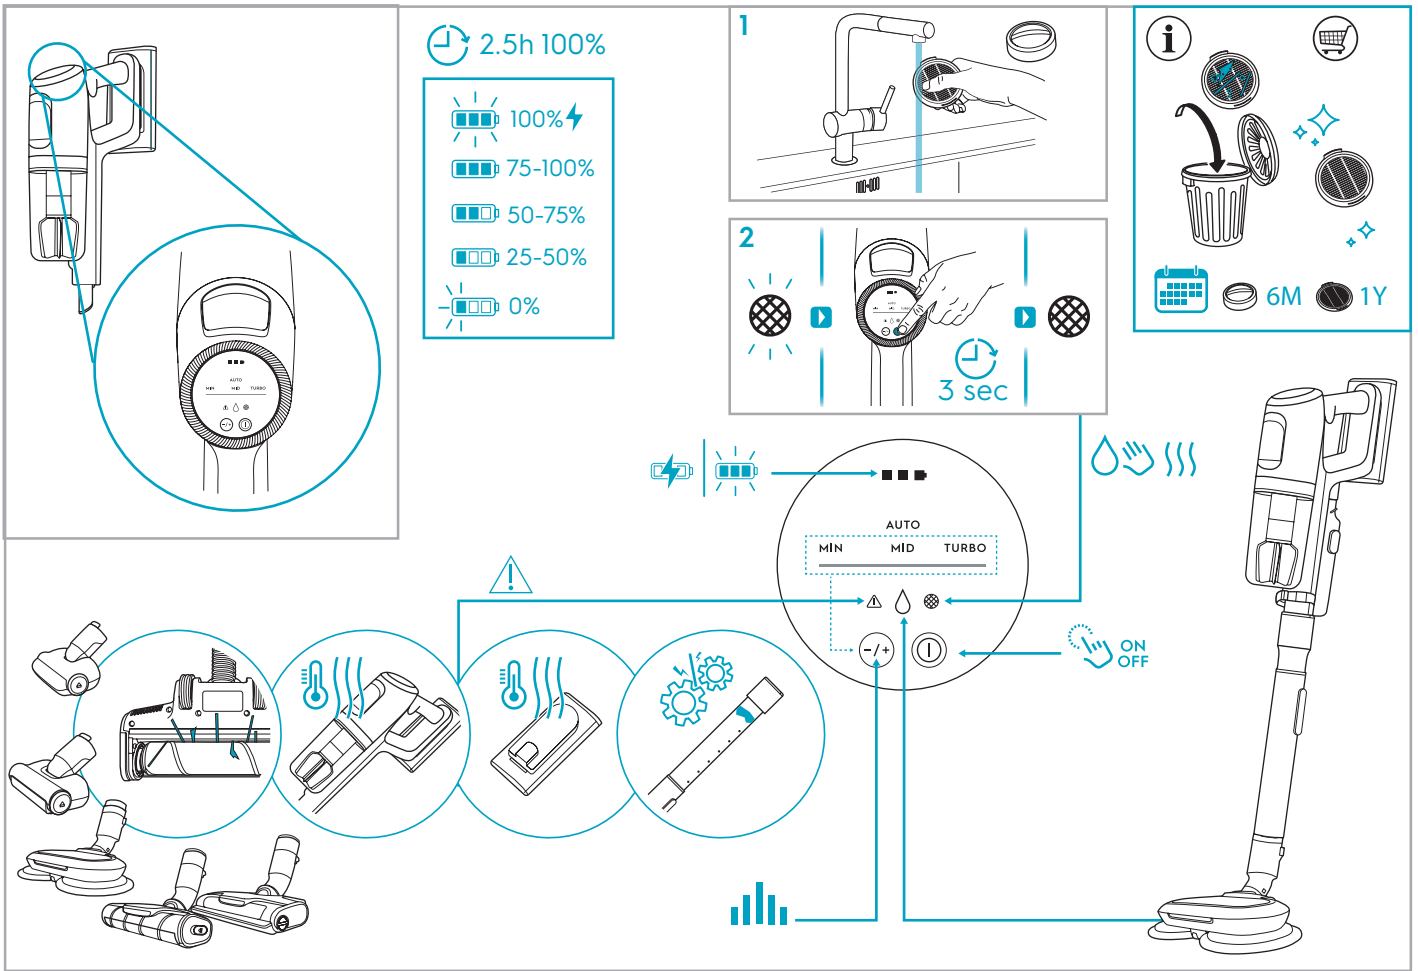

Carpet Hard Floor

www.electrolux.com

⌚ 2.5h 100%

- 100%
- 75-100%
- 50-75%
- 25-50%
- 0%

1. ⌚ 2.5h 100%

2. ⌚ 2.5h 100%

→

ON/OFF