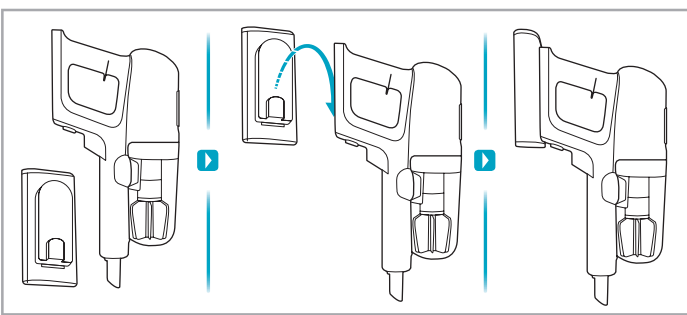

Carpet Hard Floor

www.electrolux.com

⌚ 2.5h 100%

- 100%
- 75-100%
- 50-75%
- 25-50%
- 0%

1. ⌚ 2.5h 100%

2. ⌚ 2.5h 100%

→

ON/OFF