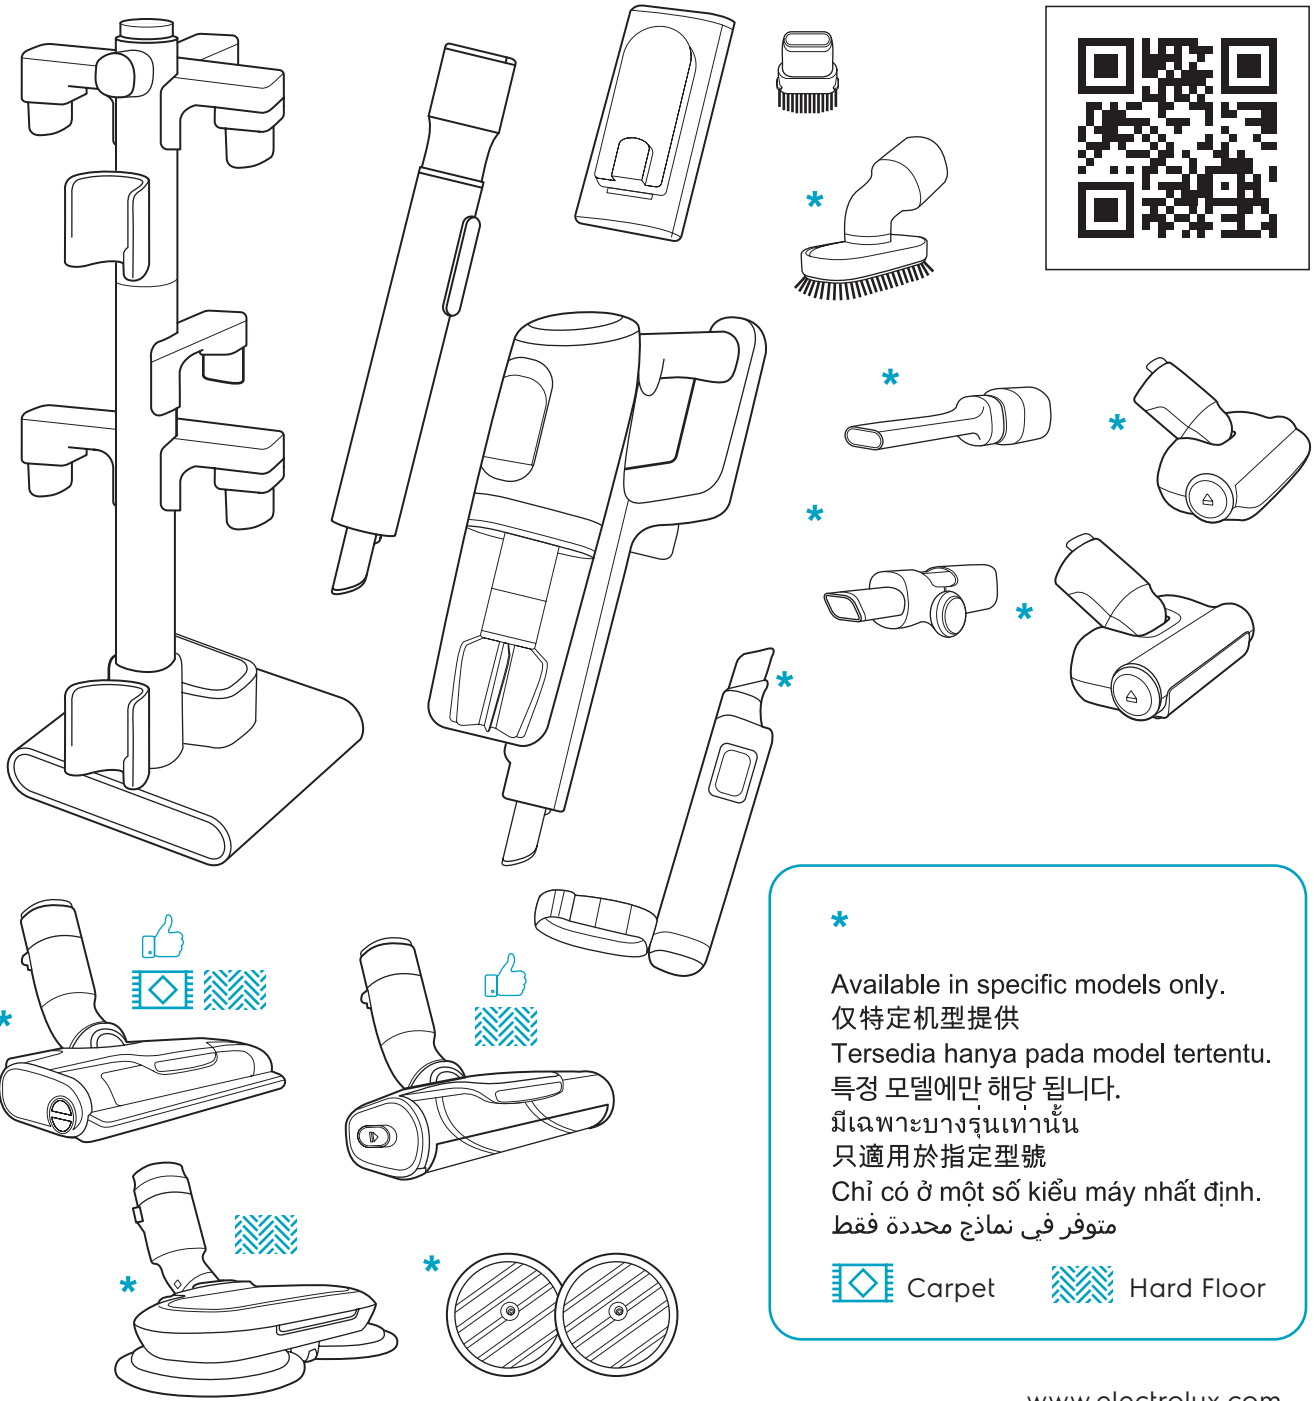

* Available in specific models only.
仅特定机型提供
Tersedia hanya pada model tertentu.
특정 모델에만 해당 됩니다.
มีเฉพาะบางรุ่นเท่านั้น
只適用於指定型號
Chỉ có ở một số kiểu máy nhất định.
متوفر في نماذج محددة فقط

Carpet Hard Floor

www.electrolux.com

⌚ 2.5h 100%

- 100%
- 75-100%
- 50-75%
- 25-50%
- 0%

1. ⌚ 2.5h 100%

2. ⌚ 2.5h 100%

→

ON/OFF