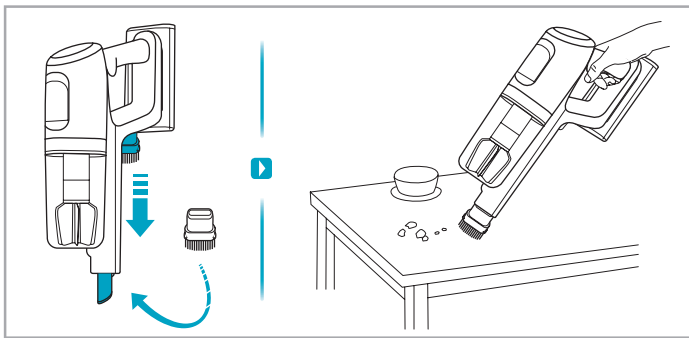

Carpet Hard Floor

www.electrolux.com

⌚ 2.5h 100%

- 100%
- 75-100%
- 50-75%
- 25-50%
- 0%

1. ⌚ 2.5h 100%

2. ⌚ 2.5h 100%

→

ON/OFF