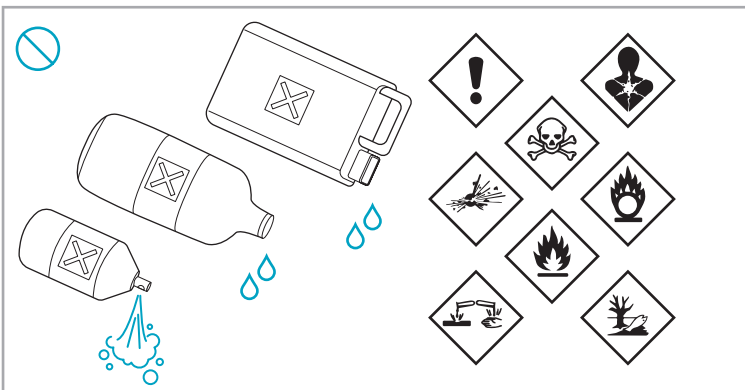

Carpet Hard Floor

www.electrolux.com

⌚ 2.5h 100%

- 100%
- 75-100%
- 50-75%
- 25-50%
- 0%

1. ⌚ 2.5h 100%

2. ⌚ 2.5h 100%

→

ON/OFF