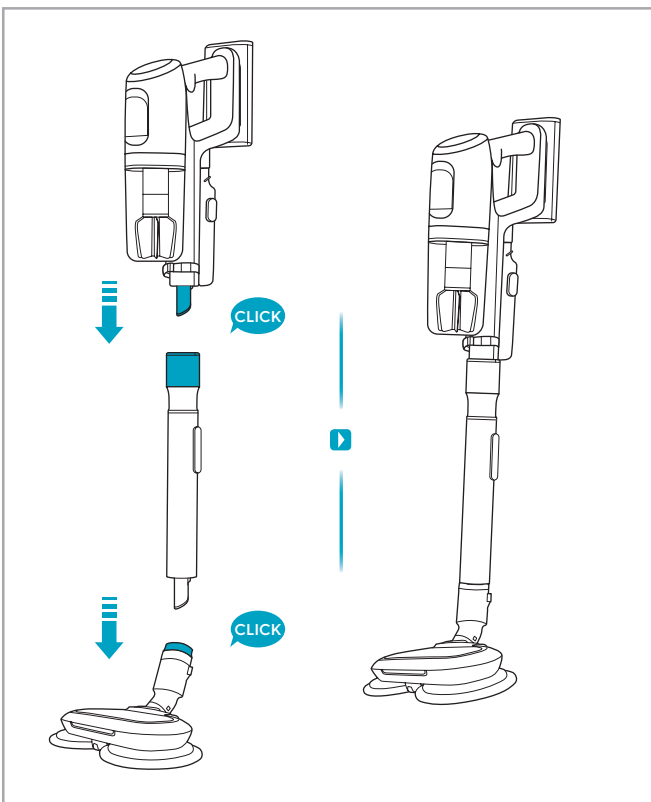

Carpet Hard Floor

www.electrolux.com

⌚ 2.5h 100%

- 100%
- 75-100%
- 50-75%
- 25-50%
- 0%

1. ⌚ 2.5h 100%

2. ⌚ 2.5h 100%

→

ON/OFF