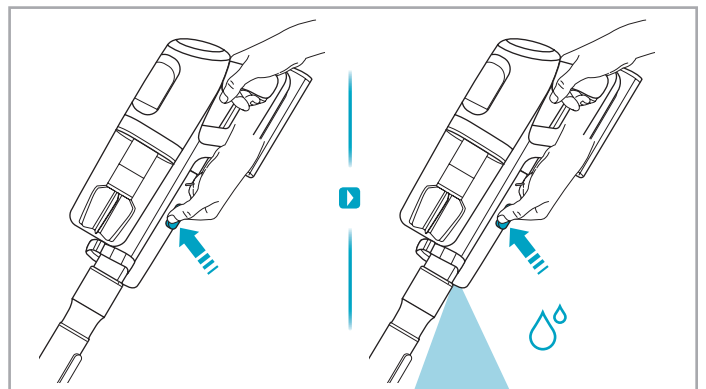

Carpet Hard Floor

www.electrolux.com

⌚ 2.5h 100%

- 100%
- 75-100%
- 50-75%
- 25-50%
- 0%

1. ⌚ 2.5h 100%

2. ⌚ 2.5h 100%

→

ON/OFF