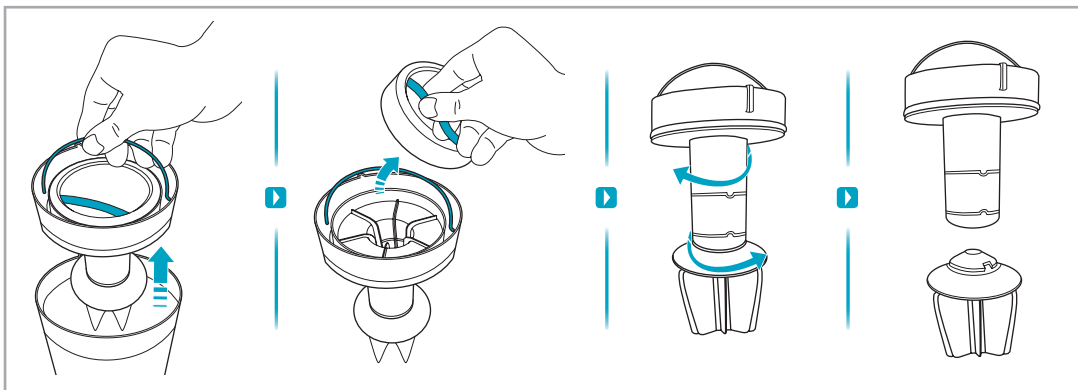

Carpet Hard Floor

www.electrolux.com

⌚ 2.5h 100%

- 100%
- 75-100%
- 50-75%
- 25-50%
- 0%

1. ⌚ 2.5h 100%

2. ⌚ 2.5h 100%

→

ON/OFF