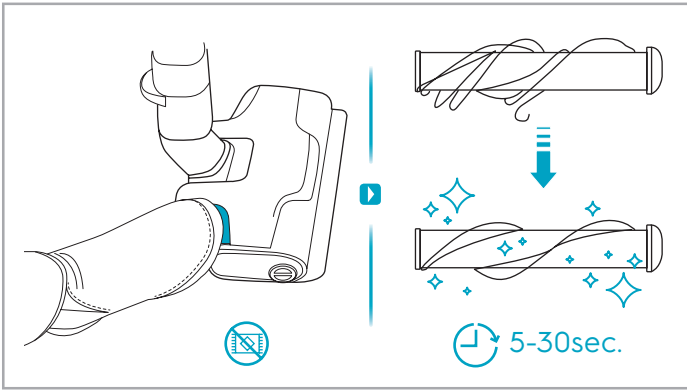

Carpet Hard Floor

www.electrolux.com

⌚ 2.5h 100%

- 100%
- 75-100%
- 50-75%
- 25-50%
- 0%

1. ⌚ 2.5h 100%

2. ⌚ 2.5h 100%

→

ON/OFF