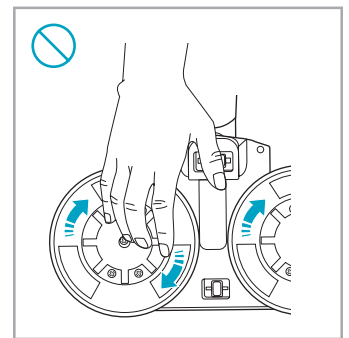

Carpet Hard Floor

www.electrolux.com

⌚ 2.5h 100%

- 100%
- 75-100%
- 50-75%
- 25-50%
- 0%

1. ⌚ 2.5h 100%

2. ⌚ 2.5h 100%

→

ON/OFF