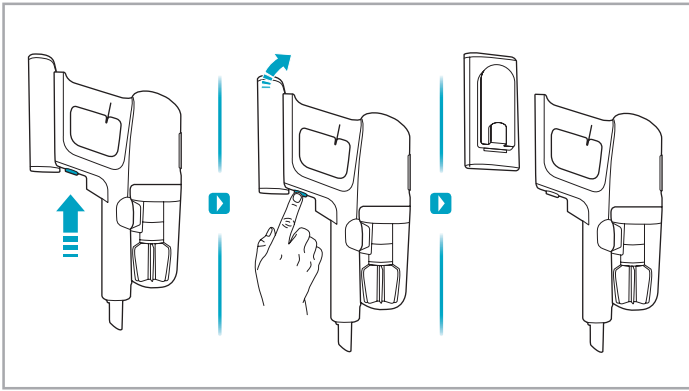

Carpet Hard Floor

www.electrolux.com

⌚ 2.5h 100%

- 100%
- 75-100%
- 50-75%
- 25-50%
- 0%

1. ⌚ 2.5h 100%

2. ⌚ 2.5h 100%

→

ON/OFF