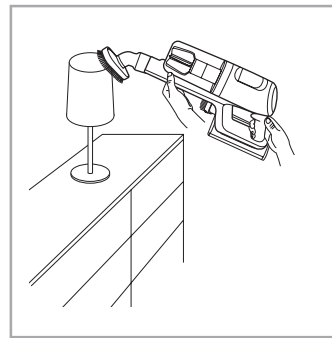

Carpet Hard Floor

www.electrolux.com

⌚ 2.5h 100%

- 100%
- 75-100%
- 50-75%
- 25-50%
- 0%

1. ⌚ 2.5h 100%

2. ⌚ 2.5h 100%

→

ON/OFF