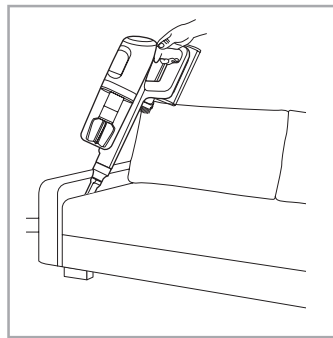

Carpet Hard Floor

www.electrolux.com

⌚ 2.5h 100%

- 100%
- 75-100%
- 50-75%
- 25-50%
- 0%

1. ⌚ 2.5h 100%

2. ⌚ 2.5h 100%

→

ON/OFF