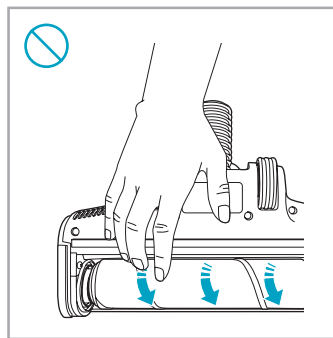

Carpet Hard Floor

www.electrolux.com

⌚ 2.5h 100%

- 100%
- 75-100%
- 50-75%
- 25-50%
- 0%

1. ⌚ 2.5h 100%

2. ⌚ 2.5h 100%

→

ON/OFF