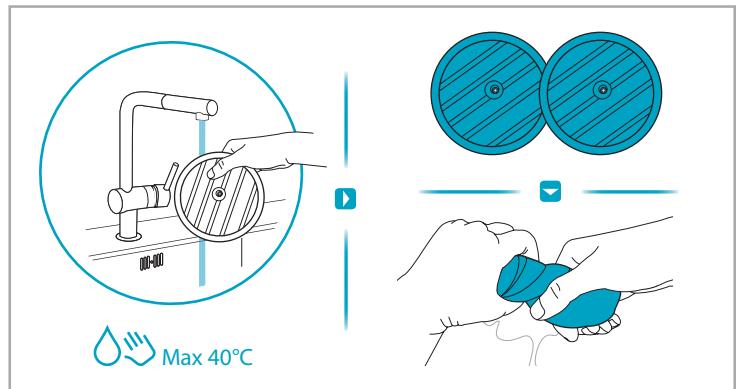

Carpet Hard Floor

www.electrolux.com

⌚ 2.5h 100%

- 100%
- 75-100%
- 50-75%
- 25-50%
- 0%

1. ⌚ 2.5h 100%

2. ⌚ 2.5h 100%

→

ON/OFF