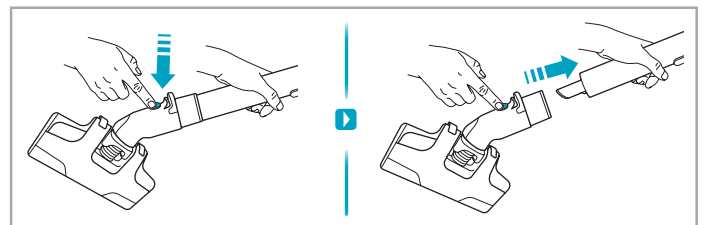

Carpet Hard Floor

www.electrolux.com

⌚ 2.5h 100%

- 100%
- 75-100%
- 50-75%
- 25-50%
- 0%

1. ⌚ 2.5h 100%

2. ⌚ 2.5h 100%

→

ON/OFF