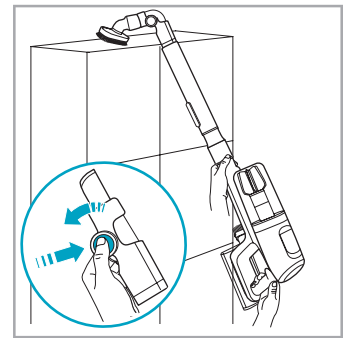

Carpet Hard Floor

www.electrolux.com

⌚ 2.5h 100%

- 100%
- 75-100%
- 50-75%
- 25-50%
- 0%

1. ⌚ 2.5h 100%

2. ⌚ 2.5h 100%

→

ON/OFF