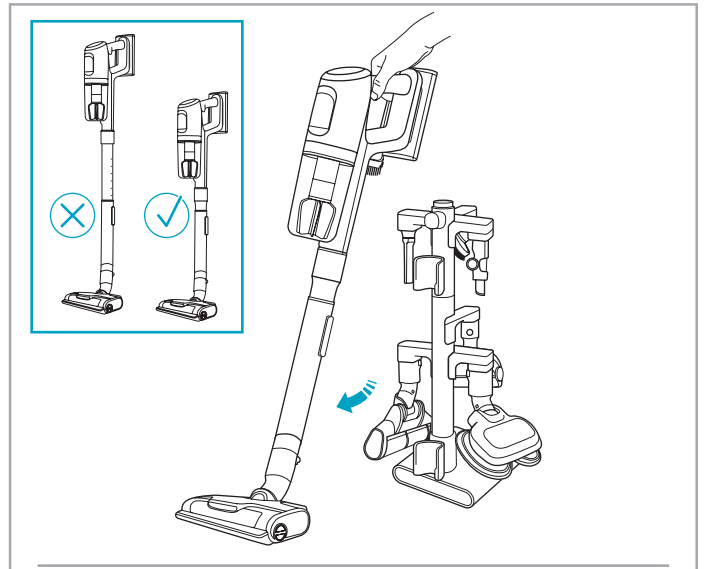

Carpet Hard Floor

www.electrolux.com

⌚ 2.5h 100%

- 100%
- 75-100%
- 50-75%
- 25-50%
- 0%

1. ⌚ 2.5h 100%

2. ⌚ 2.5h 100%

→

ON/OFF