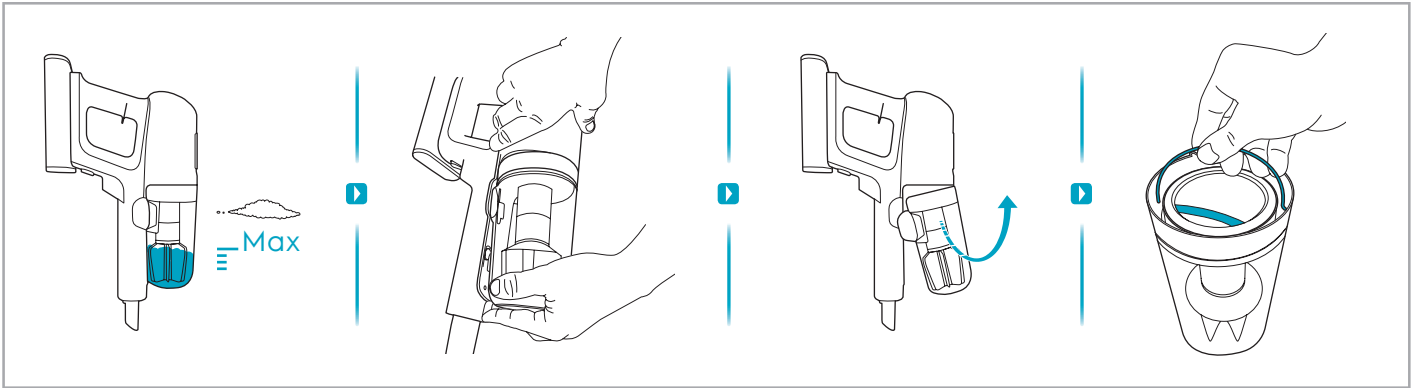

Carpet Hard Floor

www.electrolux.com

⌚ 2.5h 100%

- 100%
- 75-100%
- 50-75%
- 25-50%
- 0%

1. ⌚ 2.5h 100%

2. ⌚ 2.5h 100%

→

ON/OFF