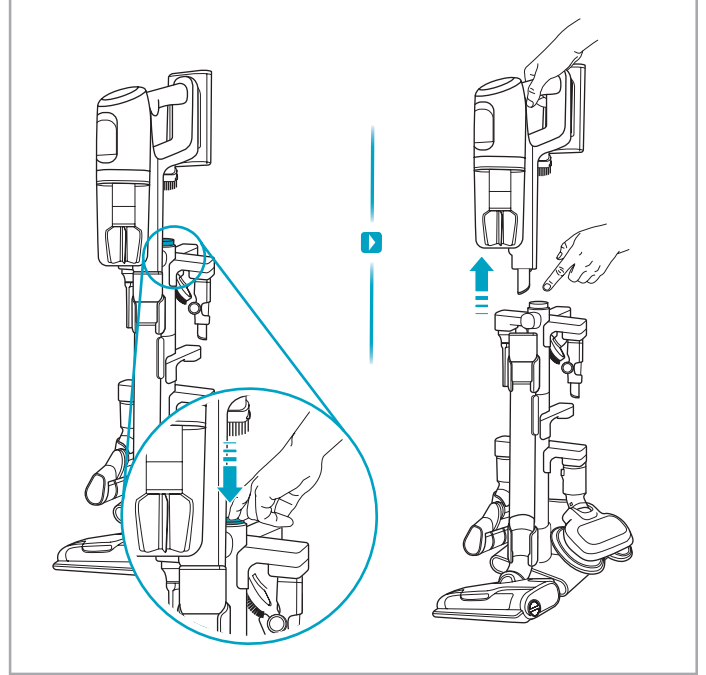

Carpet Hard Floor

www.electrolux.com

⌚ 2.5h 100%

- 100%
- 75-100%
- 50-75%
- 25-50%
- 0%

1. ⌚ 2.5h 100%

2. ⌚ 2.5h 100%

→

ON/OFF