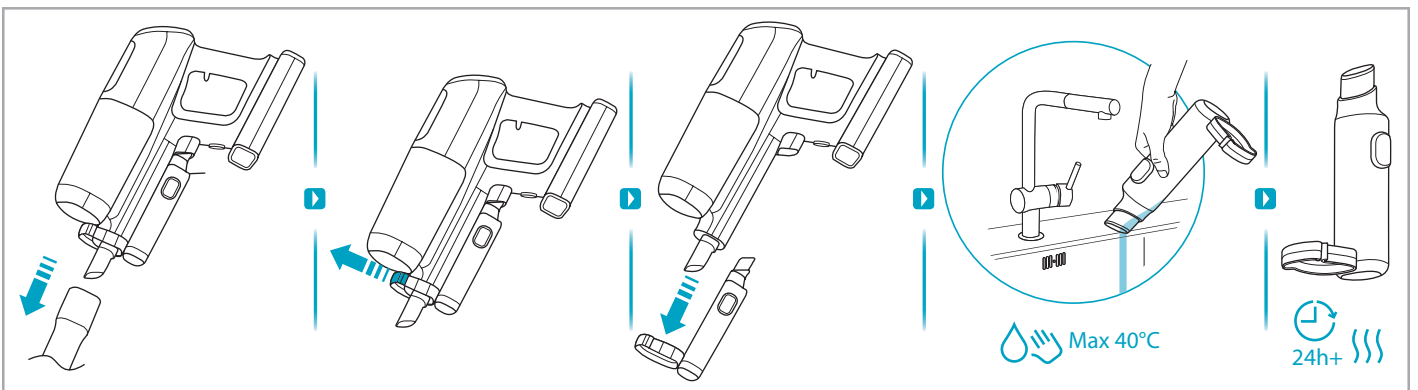

Carpet Hard Floor

www.electrolux.com

⌚ 2.5h 100%

- 100%
- 75-100%
- 50-75%
- 25-50%
- 0%

1. ⌚ 2.5h 100%

2. ⌚ 2.5h 100%

→

ON/OFF