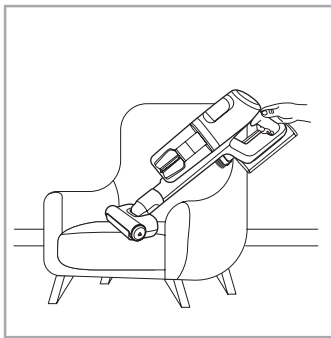

Carpet Hard Floor

www.electrolux.com

⌚ 2.5h 100%

- 100%
- 75-100%
- 50-75%
- 25-50%
- 0%

1. ⌚ 2.5h 100%

2. ⌚ 2.5h 100%

→

ON/OFF