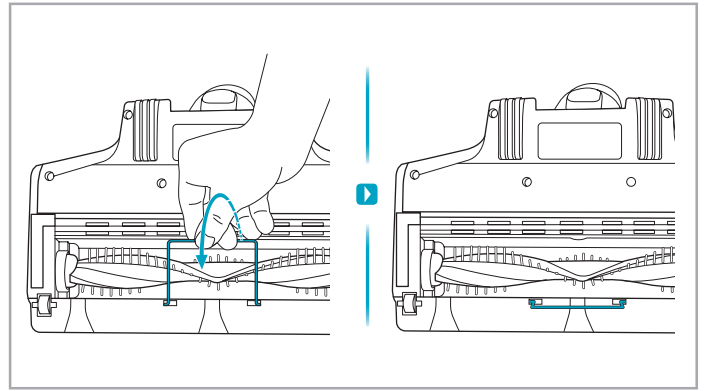

Carpet Hard Floor

www.electrolux.com

⌚ 2.5h 100%

- 100%
- 75-100%
- 50-75%
- 25-50%
- 0%

1. ⌚ 2.5h 100%

2. ⌚ 2.5h 100%

→

ON/OFF