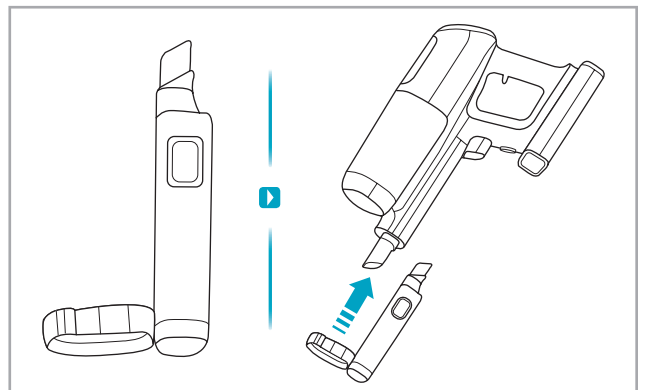

Carpet Hard Floor

www.electrolux.com

⌚ 2.5h 100%

- 100%
- 75-100%
- 50-75%
- 25-50%
- 0%

1. ⌚ 2.5h 100%

2. ⌚ 2.5h 100%

→

ON/OFF