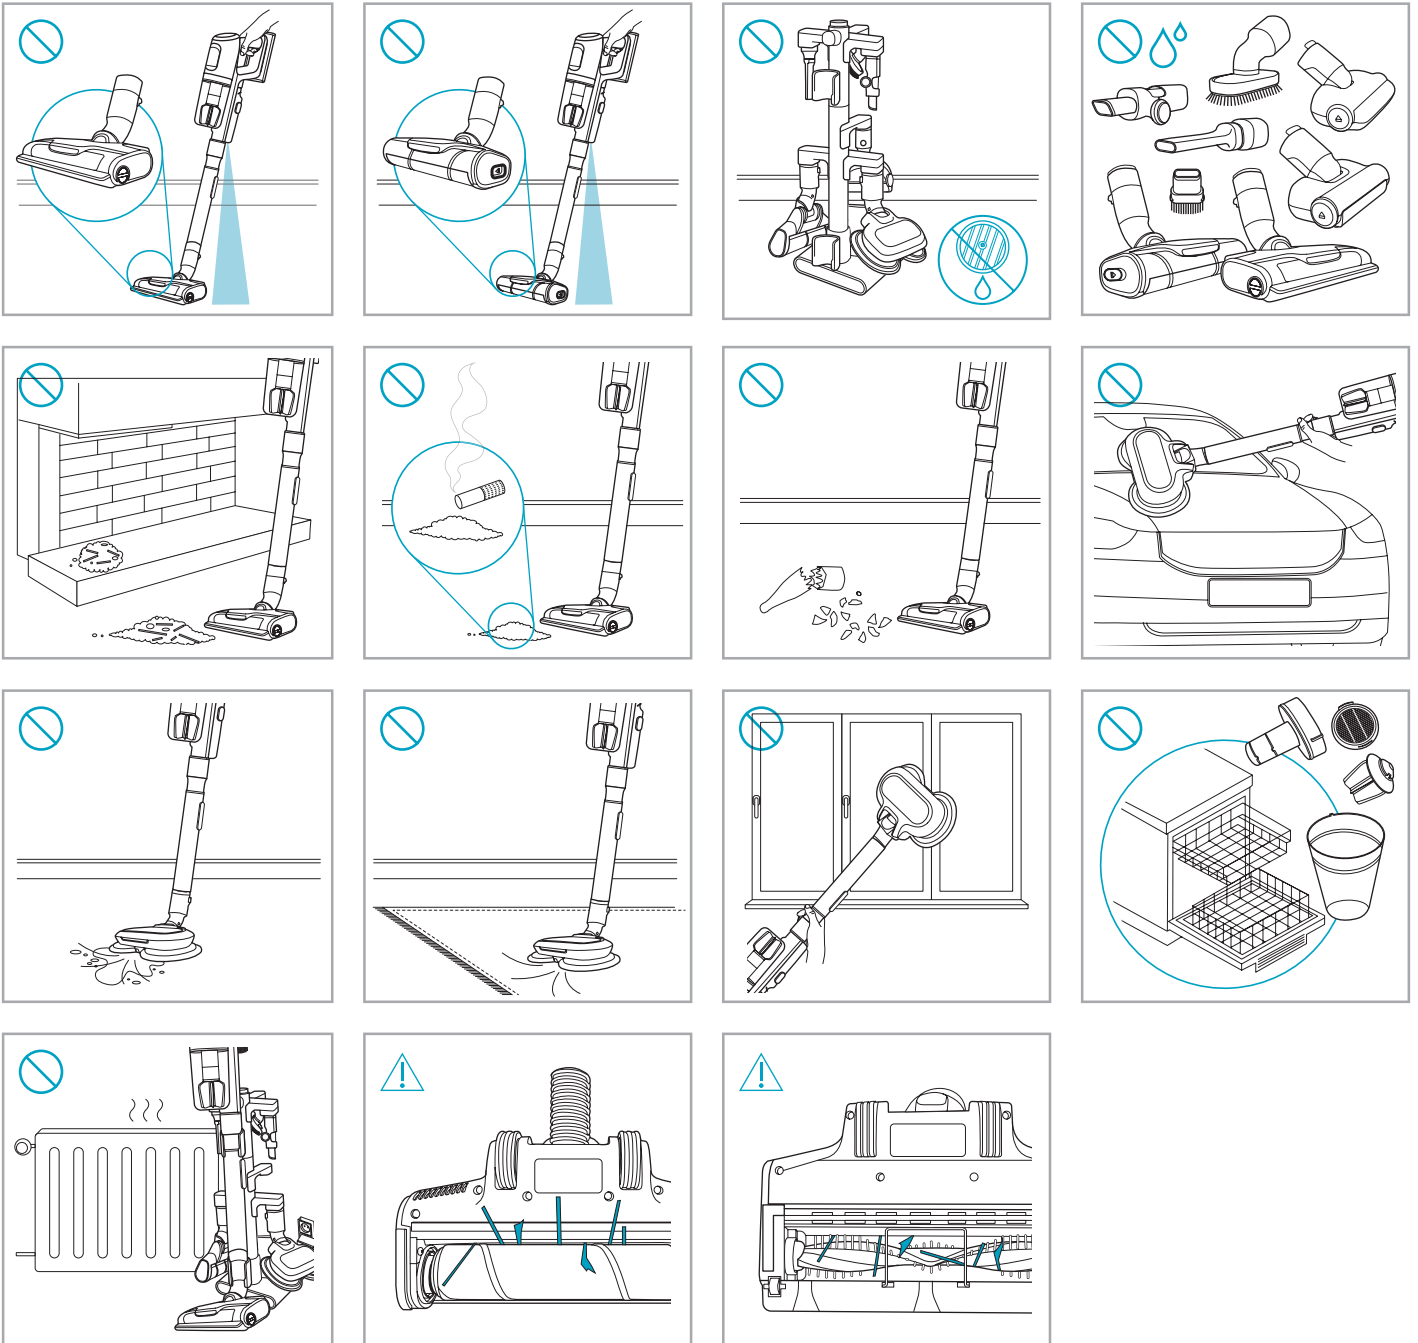

Carpet Hard Floor

www.electrolux.com

⌚ 2.5h 100%

- 100%
- 75-100%
- 50-75%
- 25-50%
- 0%

1. ⌚ 2.5h 100%

2. ⌚ 2.5h 100%

→

ON/OFF