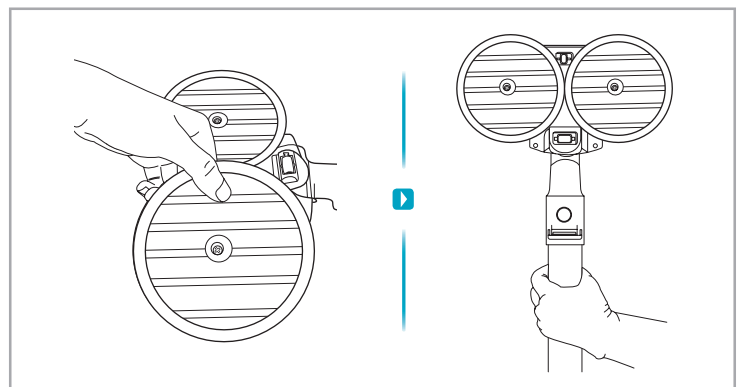

Carpet Hard Floor

www.electrolux.com

⌚ 2.5h 100%

- 100%
- 75-100%
- 50-75%
- 25-50%
- 0%

1. ⌚ 2.5h 100%

2. ⌚ 2.5h 100%

→

ON/OFF