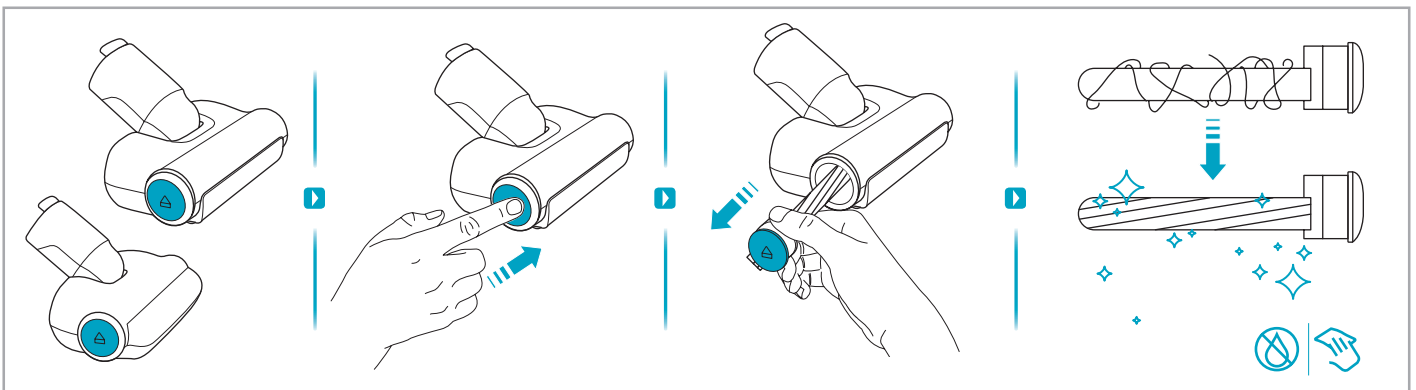

Carpet Hard Floor

www.electrolux.com

⌚ 2.5h 100%

- 100%
- 75-100%
- 50-75%
- 25-50%
- 0%

1. ⌚ 2.5h 100%

2. ⌚ 2.5h 100%

→

ON/OFF