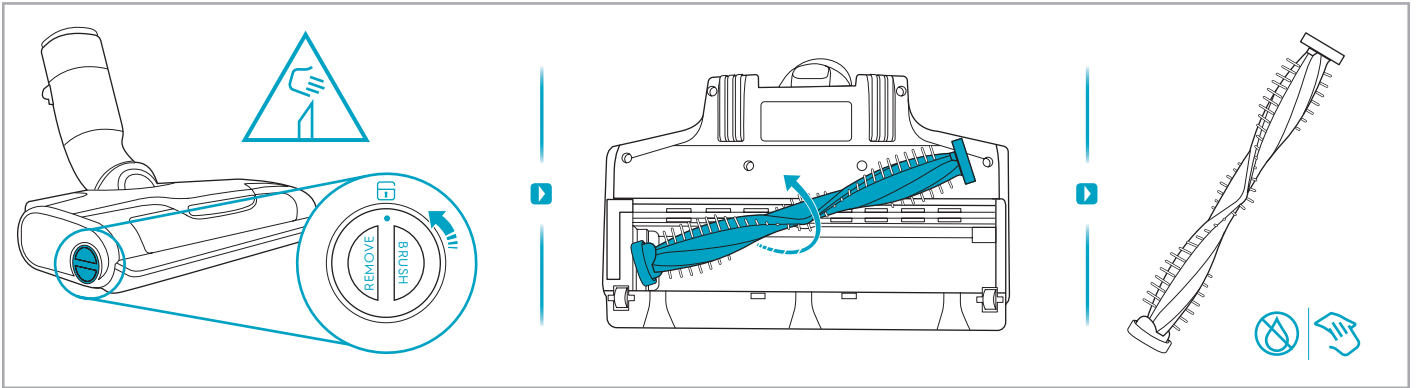

Carpet Hard Floor

www.electrolux.com

⌚ 2.5h 100%

- 100%
- 75-100%
- 50-75%
- 25-50%
- 0%

1. ⌚ 2.5h 100%

2. ⌚ 2.5h 100%

→

ON/OFF