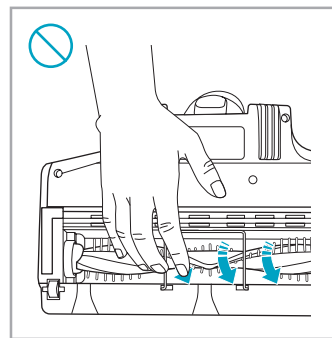

Carpet Hard Floor

www.electrolux.com

⌚ 2.5h 100%

- 100%
- 75-100%
- 50-75%
- 25-50%
- 0%

1. ⌚ 2.5h 100%

2. ⌚ 2.5h 100%

→

ON/OFF