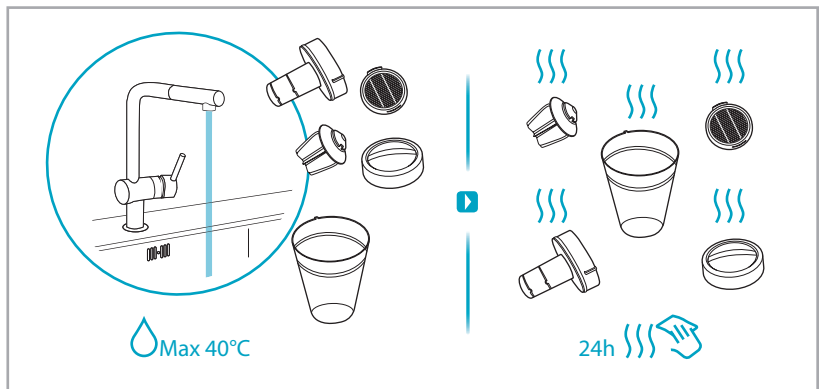

Carpet Hard Floor

www.electrolux.com

⌚ 2.5h 100%

- 100%
- 75-100%
- 50-75%
- 25-50%
- 0%

1. ⌚ 2.5h 100%

2. ⌚ 2.5h 100%

→

ON/OFF