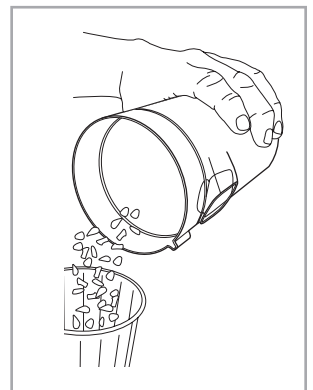

Carpet Hard Floor

www.electrolux.com

⌚ 2.5h 100%

- 100%
- 75-100%
- 50-75%
- 25-50%
- 0%

1. ⌚ 2.5h 100%

2. ⌚ 2.5h 100%

→

ON/OFF