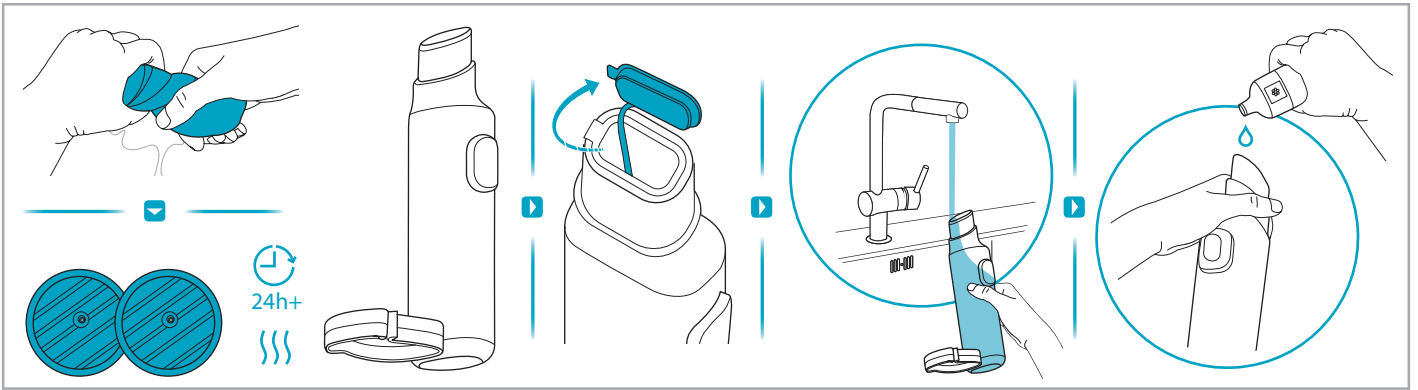

Carpet Hard Floor

www.electrolux.com

⌚ 2.5h 100%

- 100%
- 75-100%
- 50-75%
- 25-50%
- 0%

1. ⌚ 2.5h 100%

2. ⌚ 2.5h 100%

→

ON/OFF