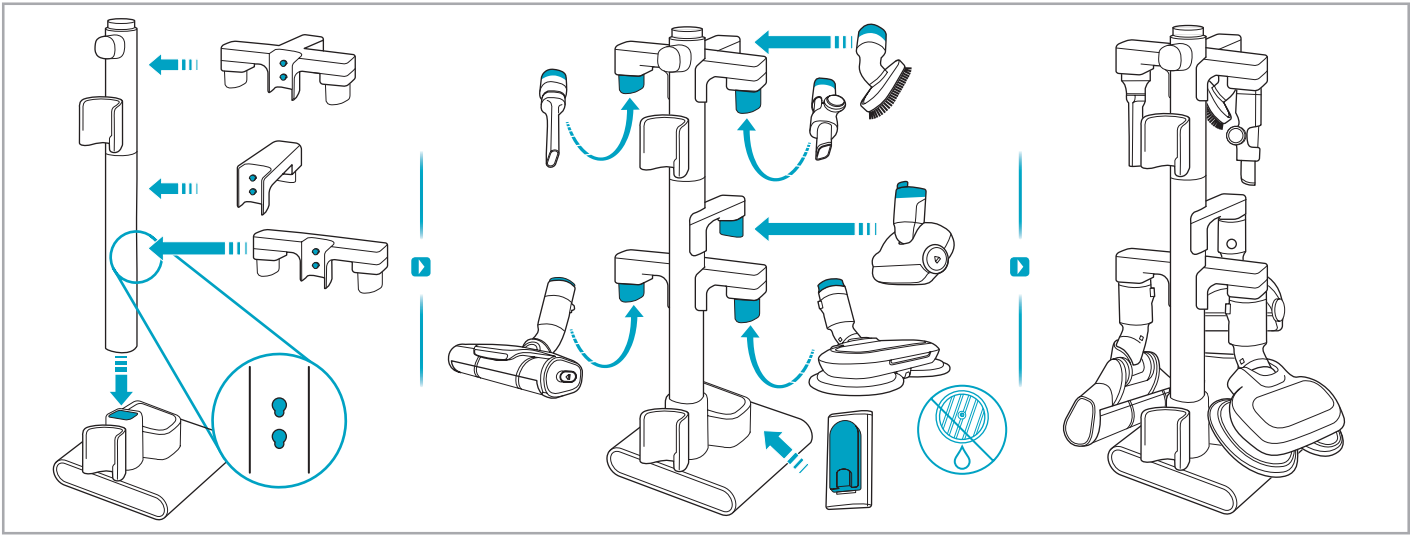

Carpet Hard Floor

www.electrolux.com

⌚ 2.5h 100%

- 100%
- 75-100%
- 50-75%
- 25-50%
- 0%

1. ⌚ 2.5h 100%

2. ⌚ 2.5h 100%

→

ON/OFF