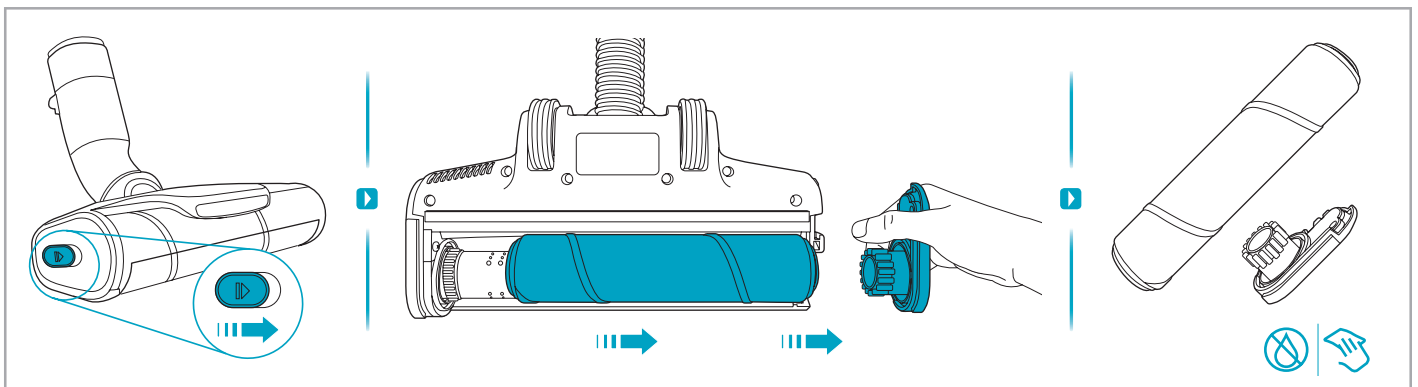

Carpet Hard Floor

www.electrolux.com

⌚ 2.5h 100%

- 100%
- 75-100%
- 50-75%
- 25-50%
- 0%

1. ⌚ 2.5h 100%

2. ⌚ 2.5h 100%

→

ON/OFF