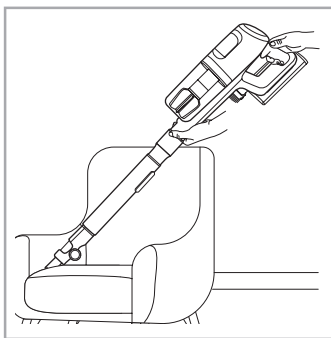

Carpet Hard Floor

www.electrolux.com

⌚ 2.5h 100%

- 100%
- 75-100%
- 50-75%
- 25-50%
- 0%

1. ⌚ 2.5h 100%

2. ⌚ 2.5h 100%

→

ON/OFF