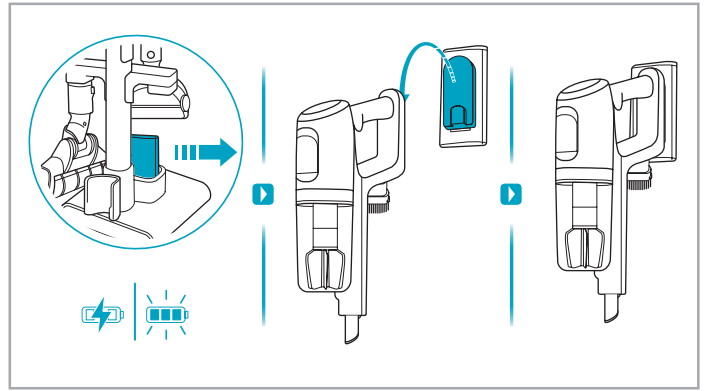

Carpet Hard Floor

www.electrolux.com

⌚ 2.5h 100%

- 100%
- 75-100%
- 50-75%
- 25-50%
- 0%

1. ⌚ 2.5h 100%

2. ⌚ 2.5h 100%

→

ON/OFF