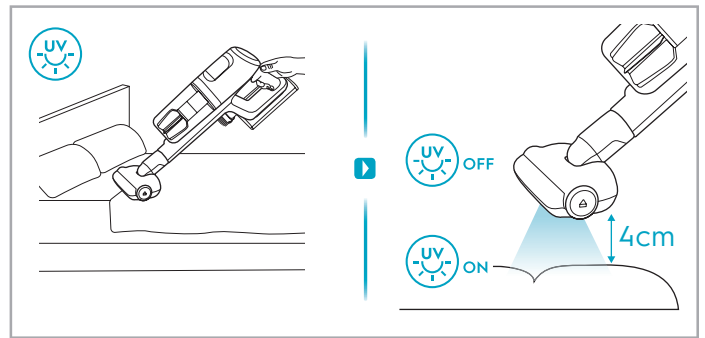

Carpet Hard Floor

www.electrolux.com

⌚ 2.5h 100%

- 100%
- 75-100%
- 50-75%
- 25-50%
- 0%

1. ⌚ 2.5h 100%

2. ⌚ 2.5h 100%

→

ON/OFF