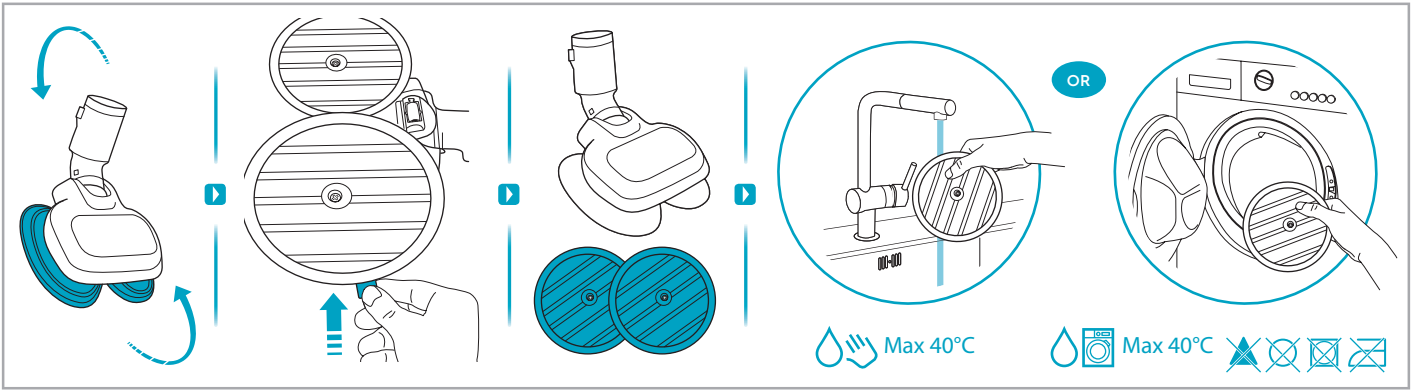

Carpet Hard Floor

www.electrolux.com

⌚ 2.5h 100%

- 100%
- 75-100%
- 50-75%
- 25-50%
- 0%

1. ⌚ 2.5h 100%

2. ⌚ 2.5h 100%

→

ON/OFF