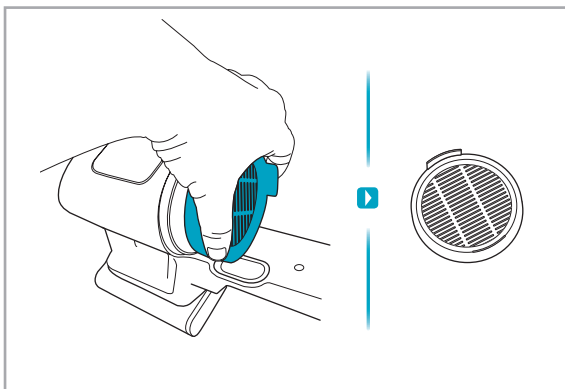

Carpet Hard Floor

www.electrolux.com

⌚ 2.5h 100%

- 100%
- 75-100%
- 50-75%
- 25-50%
- 0%

1. ⌚ 2.5h 100%

2. ⌚ 2.5h 100%

→

ON/OFF