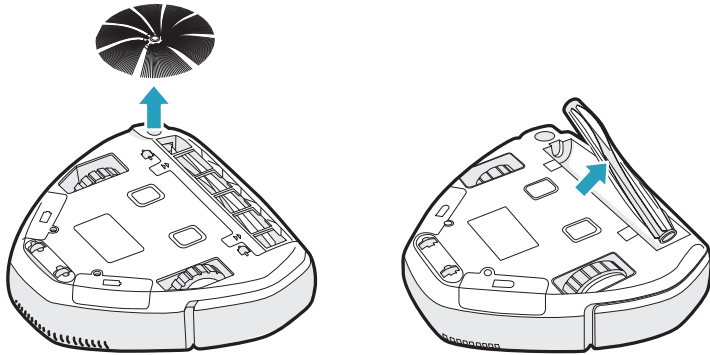

## PURE i9.2 PURE i8

PI81-4SWP, PI92-6STN, PI92-6SGM, PI92-6DGM

GET IT ON  
Google Play

Download on the  
App Store

2.4GHz

\*Google play is not available in China market. For Android users, please follow Wechat service account for more detail action  
由于谷歌应用市场在中国不可用，中国安卓手机用户，请关注微信服务号“伊莱克斯小家电器体验中心”获得更多信息

PI81-4SWP 2.5 h  
PI92-6STN 2.5 h  
PI92-6SGM 1.5 h  
PI92-6DGM 2 h