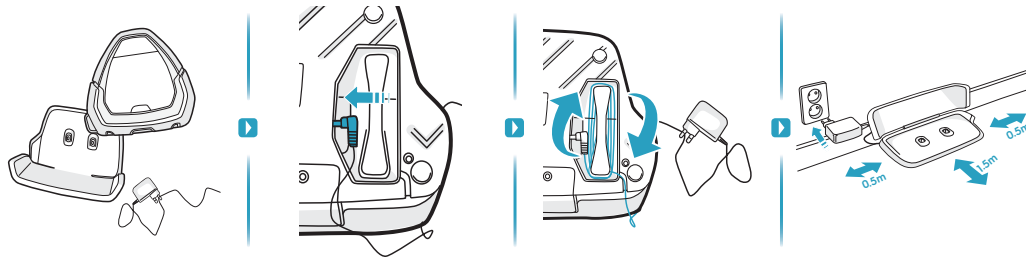

## PURE i9.2 PURE i8

PI81-4SWP, PI92-6STN, PI92-6SGM, PI92-6DGM

GET IT ON  
Google Play

Download on the  
App Store

2.4GHz

\*Google play is not available in China market. For Android users, please follow Wechat service account for more detail action  
由于谷歌应用市场在中国不可用，中国安卓手机用户，请关注微信服务号“伊莱克斯小家电器体验中心”获得更多信息