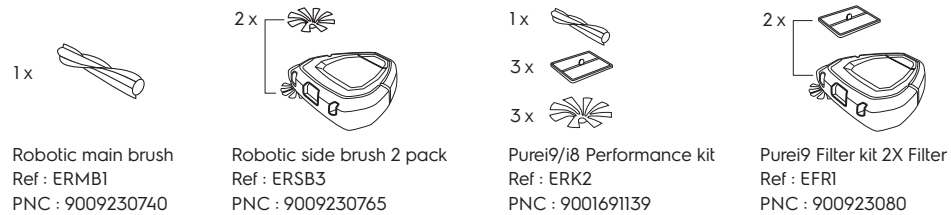

PURE i9, PURE i8

The software in the robot is partly based on free and open source software. To access the source code of these components and to see the full copyright information and applicable license terms, please visit: www.electrolux.com/rvc-supplementary

For control according to international standards, please visit www.electrolux.com/rvc-supplementary

For Singapore :
AC Adapter for Battery Charger Model No: ADC-47FSA-22 22046EPB