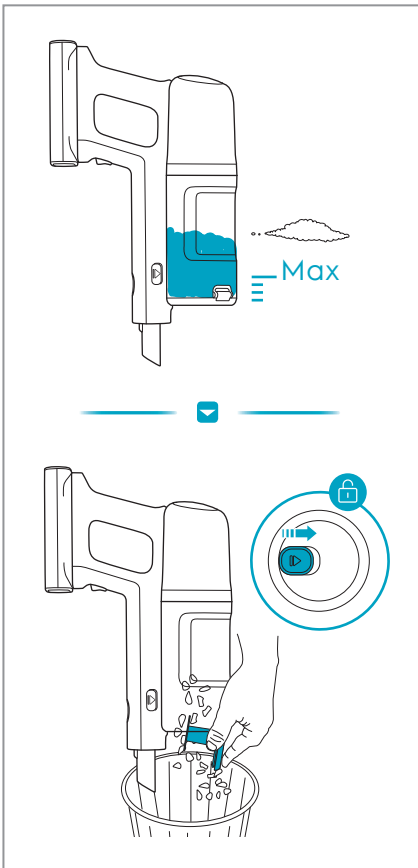

 www.shop.electrolux.com

ESKW6	ZE195	ZE189	EPPCS2	ZE187	ZE158	ZE159
900 923 742	900 923 813	900 923 803	900 923 550	900 923 769	900 923 440	900 923 442
Yearly Performance Kit	Extra Battery 2.5Ah/54Wh	Extra Battery Taiwan / Japan 2.5Ah/54Wh	PowerPro Cleaning Station	PowerPro Mop Nozzle	Standard Pads	Delicate Pads