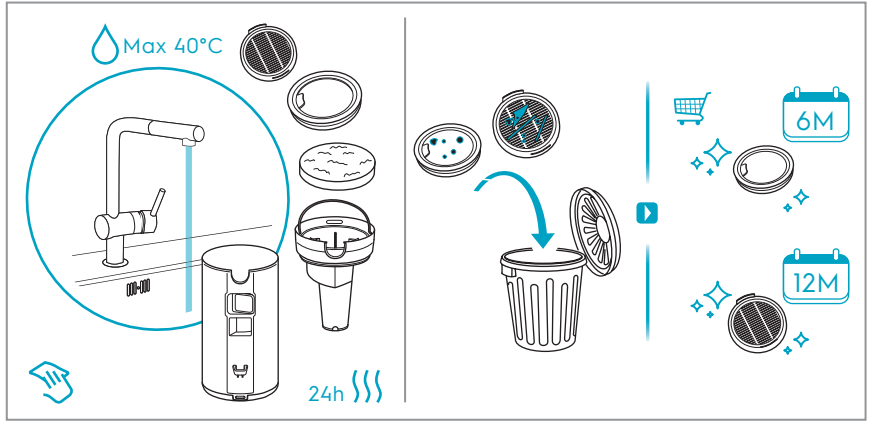

 www.shop.electrolux.com

ESKW6	ZE195	ZE189	EPPCS2	ZE187	ZE158	ZE159
900 923 742	900 923 813	900 923 803	900 923 550	900 923 769	900 923 440	900 923 442
Yearly Performance Kit	Extra Battery 2.5Ah/54Wh	Extra Battery Taiwan / Japan 2.5Ah/54Wh	PowerPro Cleaning Station	PowerPro Mop Nozzle	Standard Pads	Delicate Pads