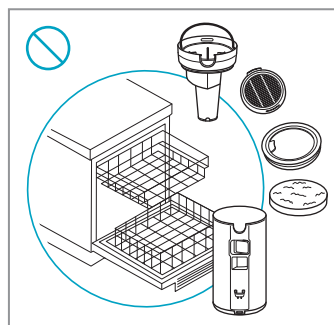

 www.shop.electrolux.com

ESKW6	ZE195	ZE189	EPPCS2	ZE187	ZE158	ZE159
900 923 742	900 923 813	900 923 803	900 923 550	900 923 769	900 923 440	900 923 442
Yearly Performance Kit	Extra Battery 2.5Ah/54Wh	Extra Battery Taiwan / Japan 2.5Ah/54Wh	PowerPro Cleaning Station	PowerPro Mop Nozzle	Standard Pads	Delicate Pads