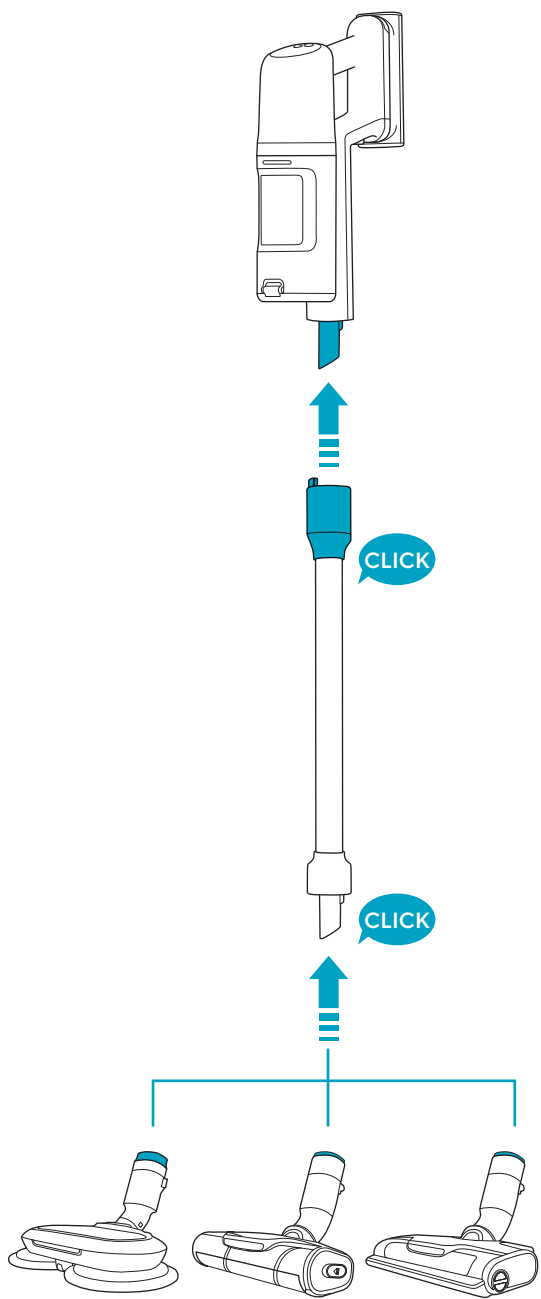

 www.shop.electrolux.com

ESKW6	ZE195	ZE189	EPPCS2	ZE187	ZE158	ZE159
900 923 742	900 923 813	900 923 803	900 923 550	900 923 769	900 923 440	900 923 442
Yearly Performance Kit	Extra Battery 2.5Ah/54Wh	Extra Battery Taiwan / Japan 2.5Ah/54Wh	PowerPro Cleaning Station	PowerPro Mop Nozzle	Standard Pads	Delicate Pads