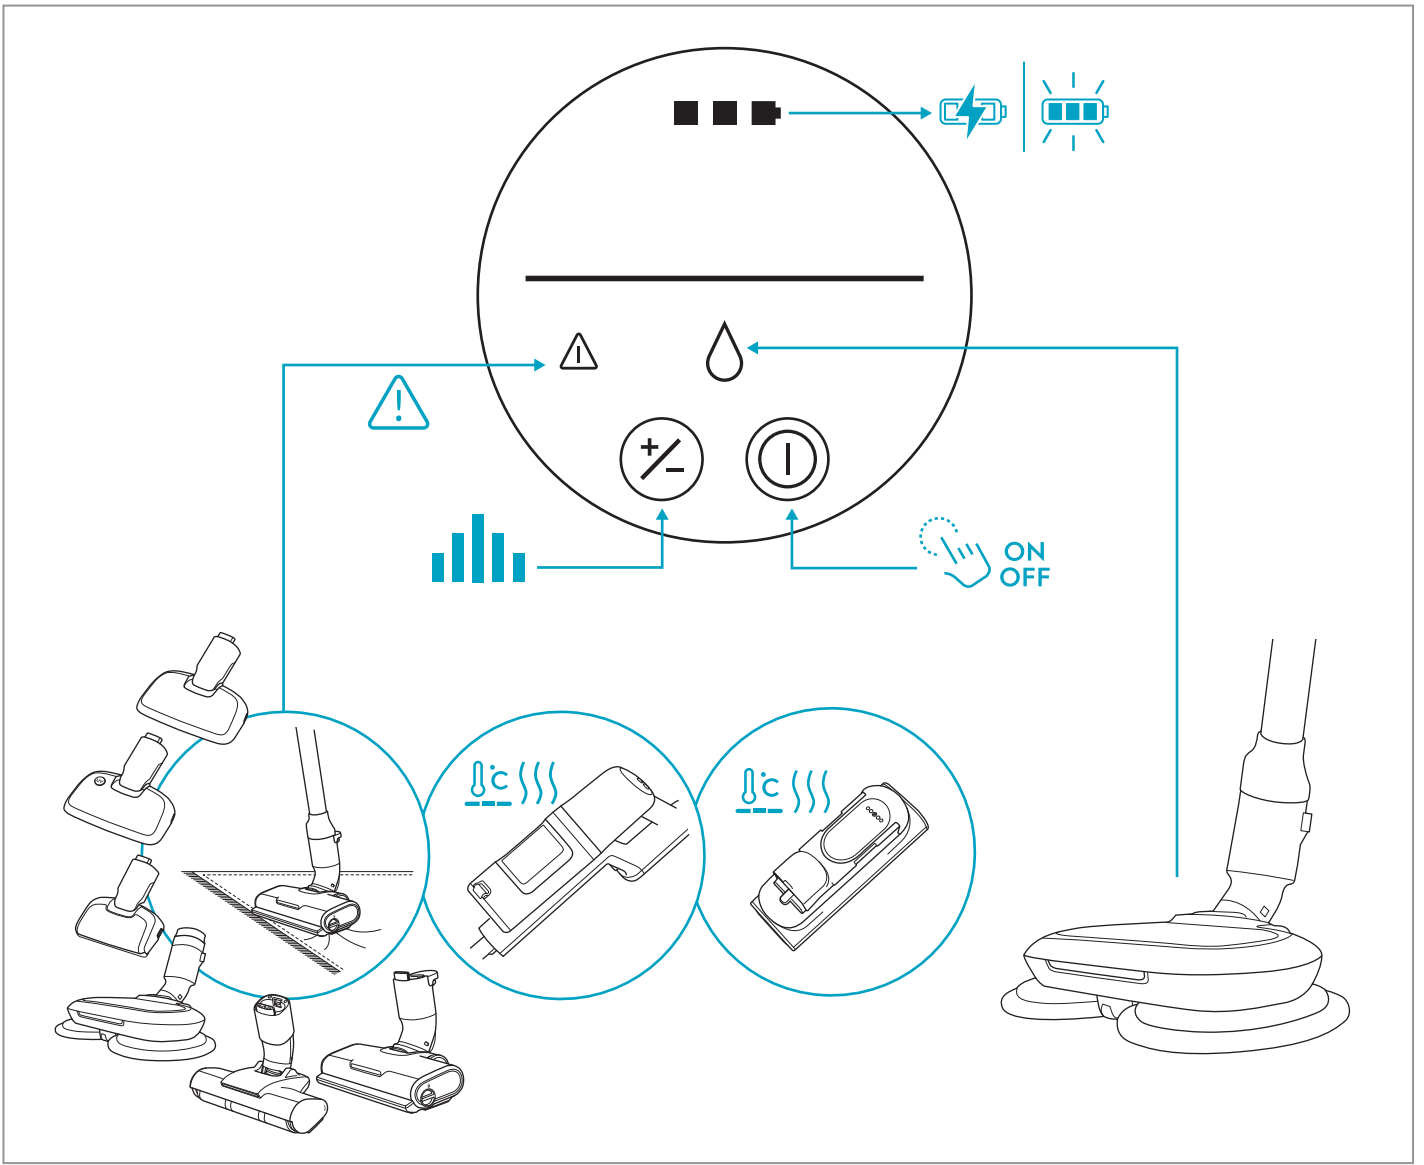

 www.shop.electrolux.com

ESKW6	ZE195	ZE189	EPPCS2	ZE187	ZE158	ZE159
900 923 742	900 923 813	900 923 803	900 923 550	900 923 769	900 923 440	900 923 442
Yearly Performance Kit	Extra Battery 2.5Ah/54Wh	Extra Battery Taiwan / Japan 2.5Ah/54Wh	PowerPro Cleaning Station	PowerPro Mop Nozzle	Standard Pads	Delicate Pads