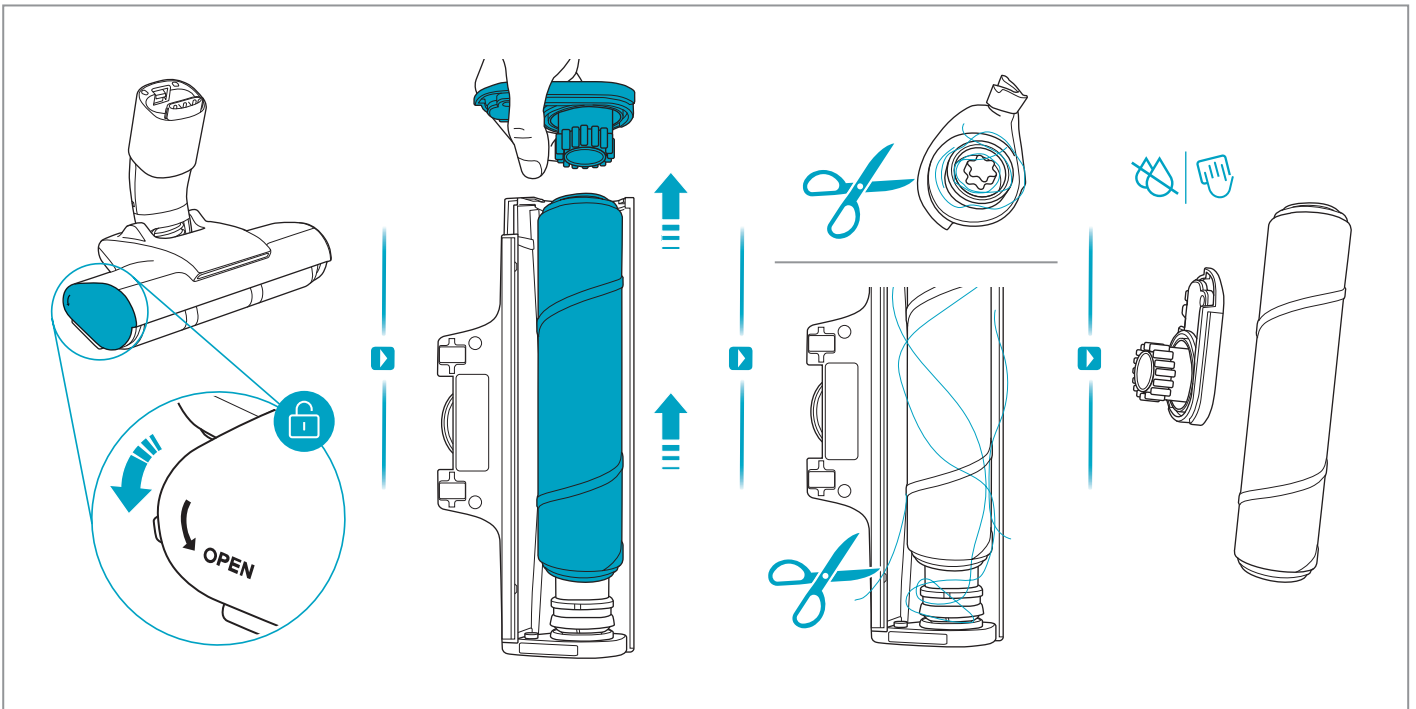

700 CORDLESS CLEANER

*Actual product may differ from illustration.

www.shop.electrolux.com

ESKW7

900 923 814
Performance Kit

ZE155

900 923 379
PetPro+

ZE149