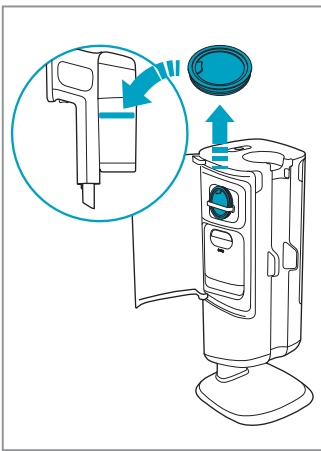

700 CORDLESS CLEANER

*Actual product may differ from illustration.

www.shop.electrolux.com

ESKW7

900 923 814
Performance Kit

ZE155

900 923 379
PetPro+

ZE149