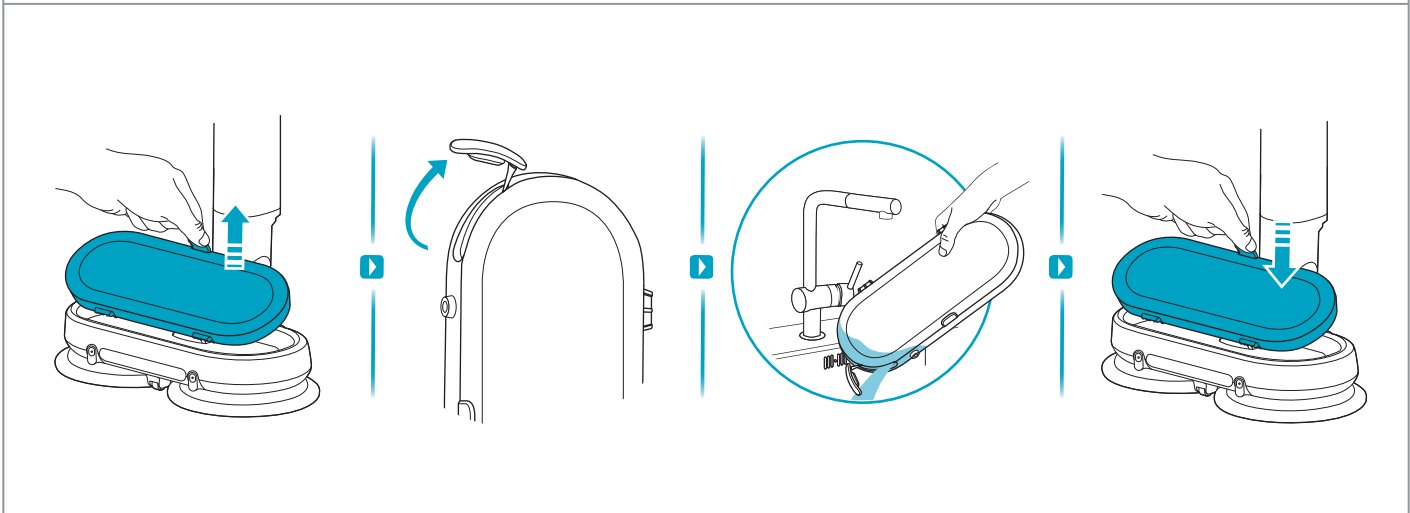

700 CORDLESS CLEANER

*Actual product may differ from illustration.

www.shop.electrolux.com

ESKW7

900 923 814
Performance Kit

ZE155

900 923 379
PetPro+

ZE149