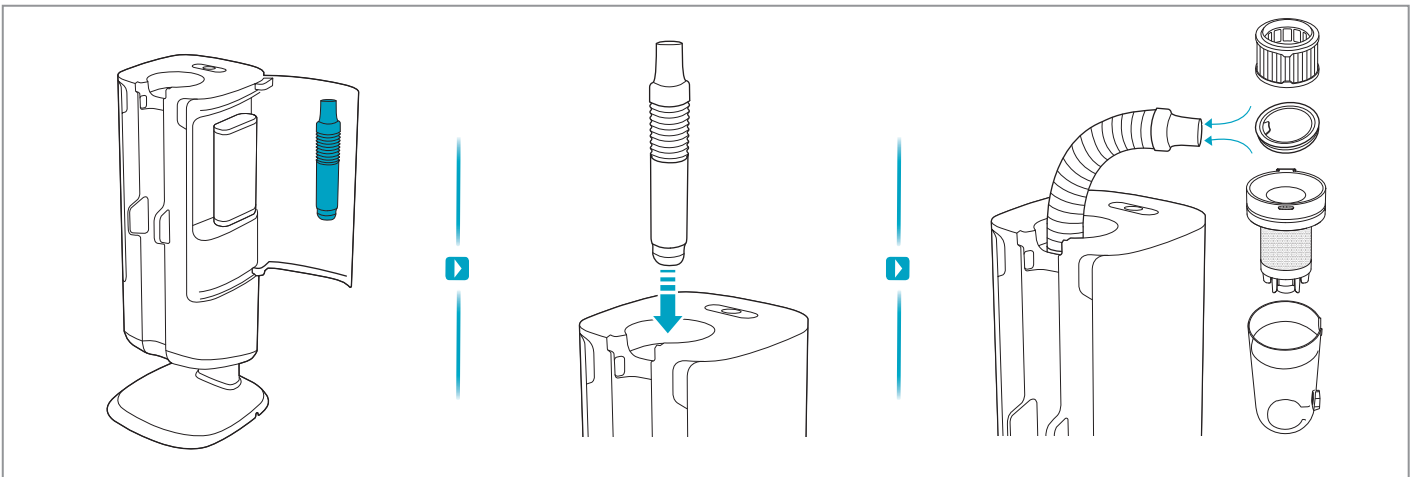

700 CORDLESS CLEANER

*Actual product may differ from illustration.

www.shop.electrolux.com

ESKW7

900 923 814
Performance Kit

ZE155

900 923 379
PetPro+

ZE149