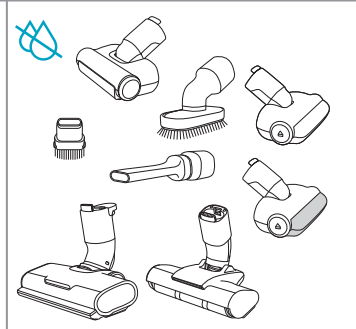

700 CORDLESS CLEANER

*Actual product may differ from illustration.

www.shop.electrolux.com

ESKW7

900 923 814
Performance Kit

ZE155

900 923 379
PetPro+

ZE149