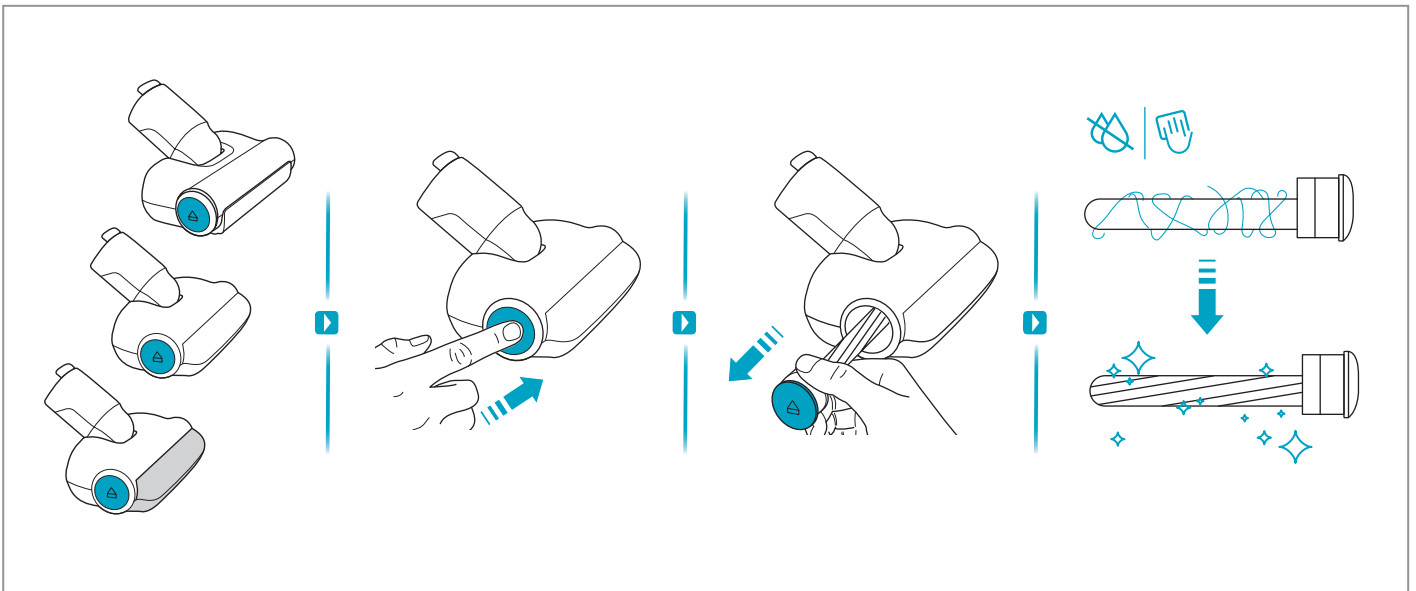

700 CORDLESS CLEANER

*Actual product may differ from illustration.

www.shop.electrolux.com

ESKW7

900 923 814
Performance Kit

ZE155

900 923 379
PetPro+

ZE149