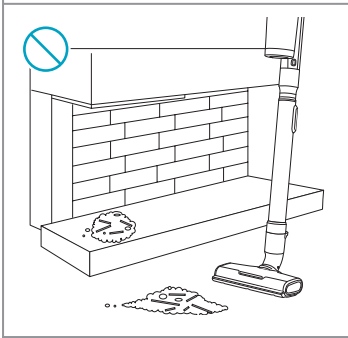

700 CORDLESS CLEANER

*Actual product may differ from illustration.

www.shop.electrolux.com

ESKW7

900 923 814
Performance Kit

ZE155

900 923 379
PetPro+

ZE149