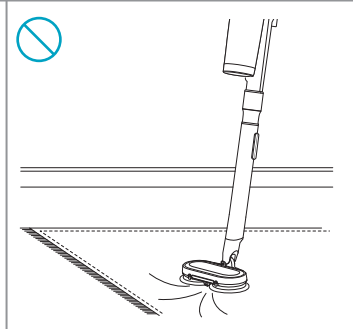

700 CORDLESS CLEANER

*Actual product may differ from illustration.

www.shop.electrolux.com

ESKW7

900 923 814
Performance Kit

ZE155

900 923 379
PetPro+

ZE149