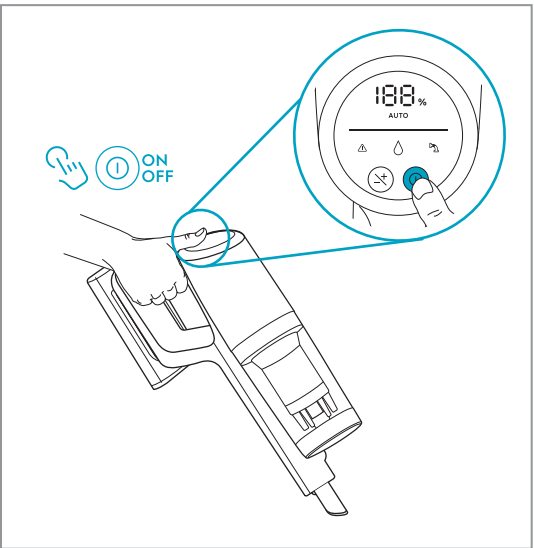

700 CORDLESS CLEANER

*Actual product may differ from illustration.

www.shop.electrolux.com

ESKW7

900 923 814
Performance Kit

ZE155

900 923 379
PetPro+

ZE149