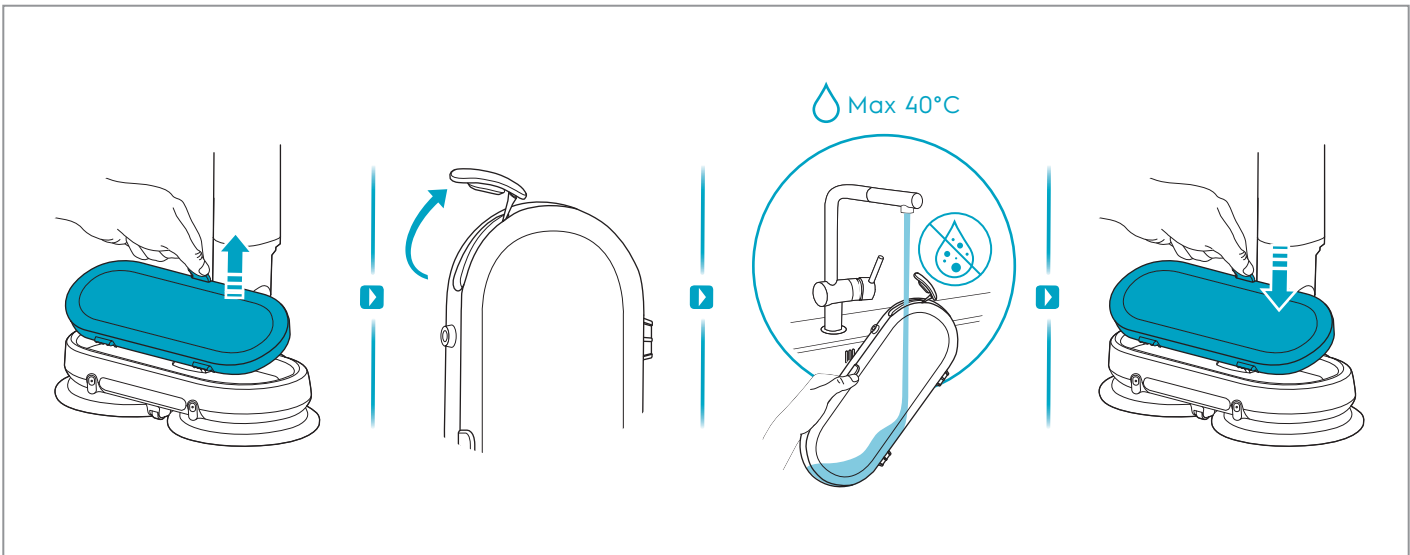

700 CORDLESS CLEANER

*Actual product may differ from illustration.

www.shop.electrolux.com

ESKW7

900 923 814
Performance Kit

ZE155

900 923 379
PetPro+

ZE149