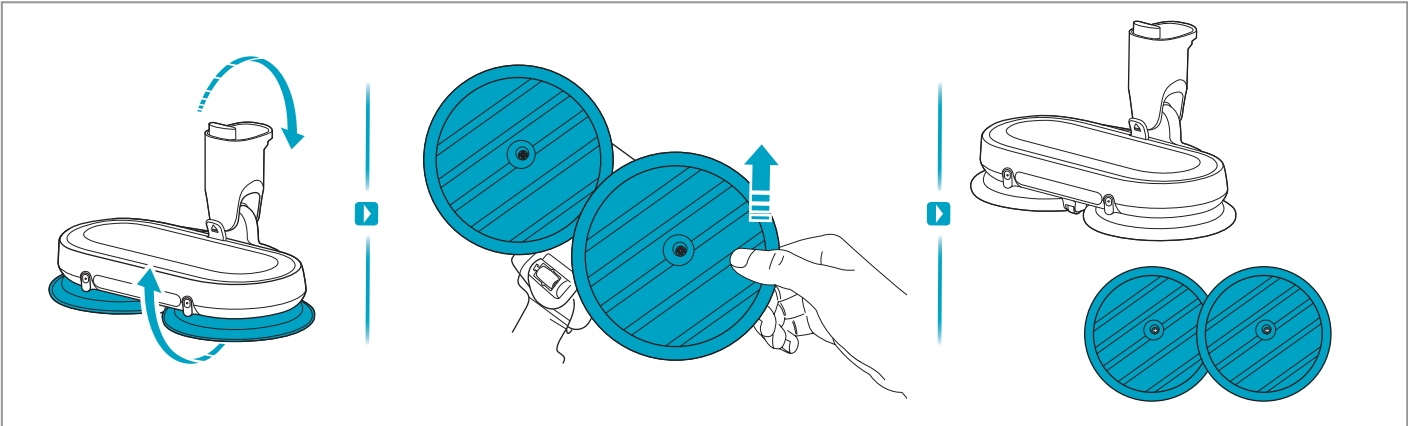

700 CORDLESS CLEANER

*Actual product may differ from illustration.

www.shop.electrolux.com

ESKW7

900 923 814
Performance Kit

ZE155

900 923 379
PetPro+

ZE149