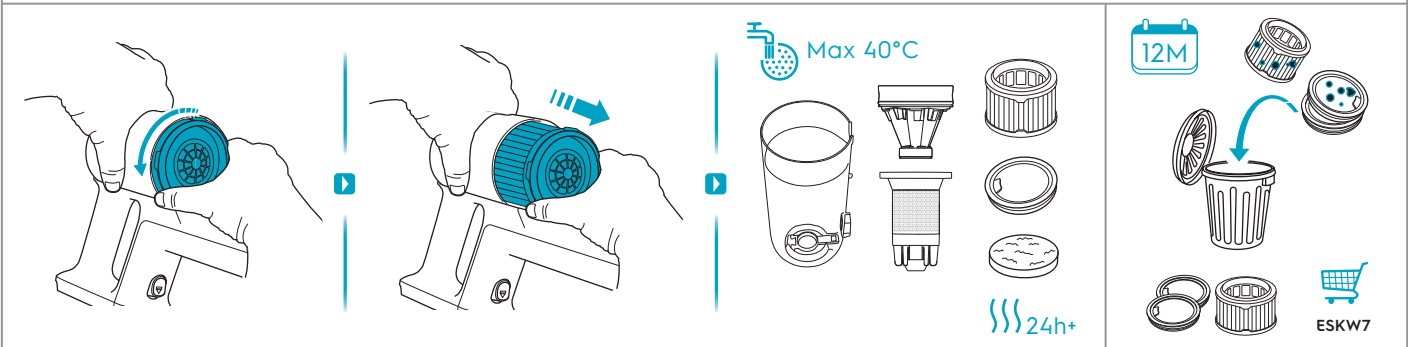

700 CORDLESS CLEANER

*Actual product may differ from illustration.

www.shop.electrolux.com

ESKW7

900 923 814
Performance Kit

ZE155

900 923 379
PetPro+

ZE149