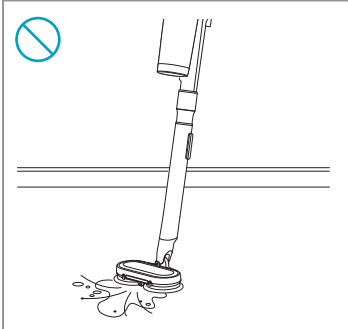

700 CORDLESS CLEANER

*Actual product may differ from illustration.

www.shop.electrolux.com

ESKW7

900 923 814
Performance Kit

ZE155

900 923 379
PetPro+

ZE149