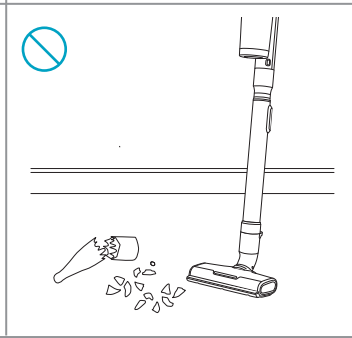

700 CORDLESS CLEANER

*Actual product may differ from illustration.

www.shop.electrolux.com

ESKW7

900 923 814
Performance Kit

ZE155

900 923 379
PetPro+

ZE149