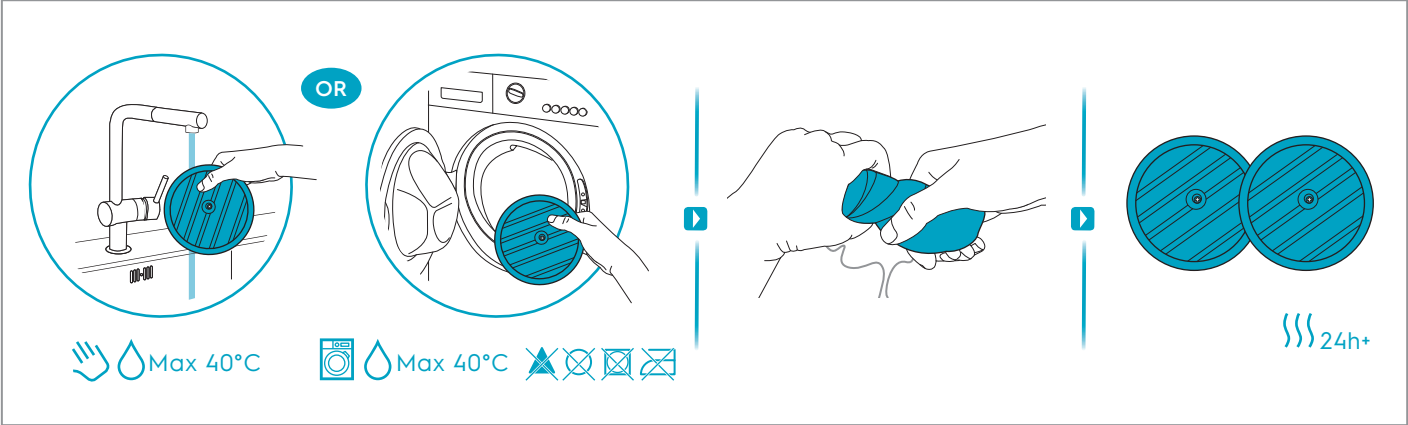

700 CORDLESS CLEANER

*Actual product may differ from illustration.

www.shop.electrolux.com

ESKW7

900 923 814
Performance Kit

ZE155

900 923 379
PetPro+

ZE149