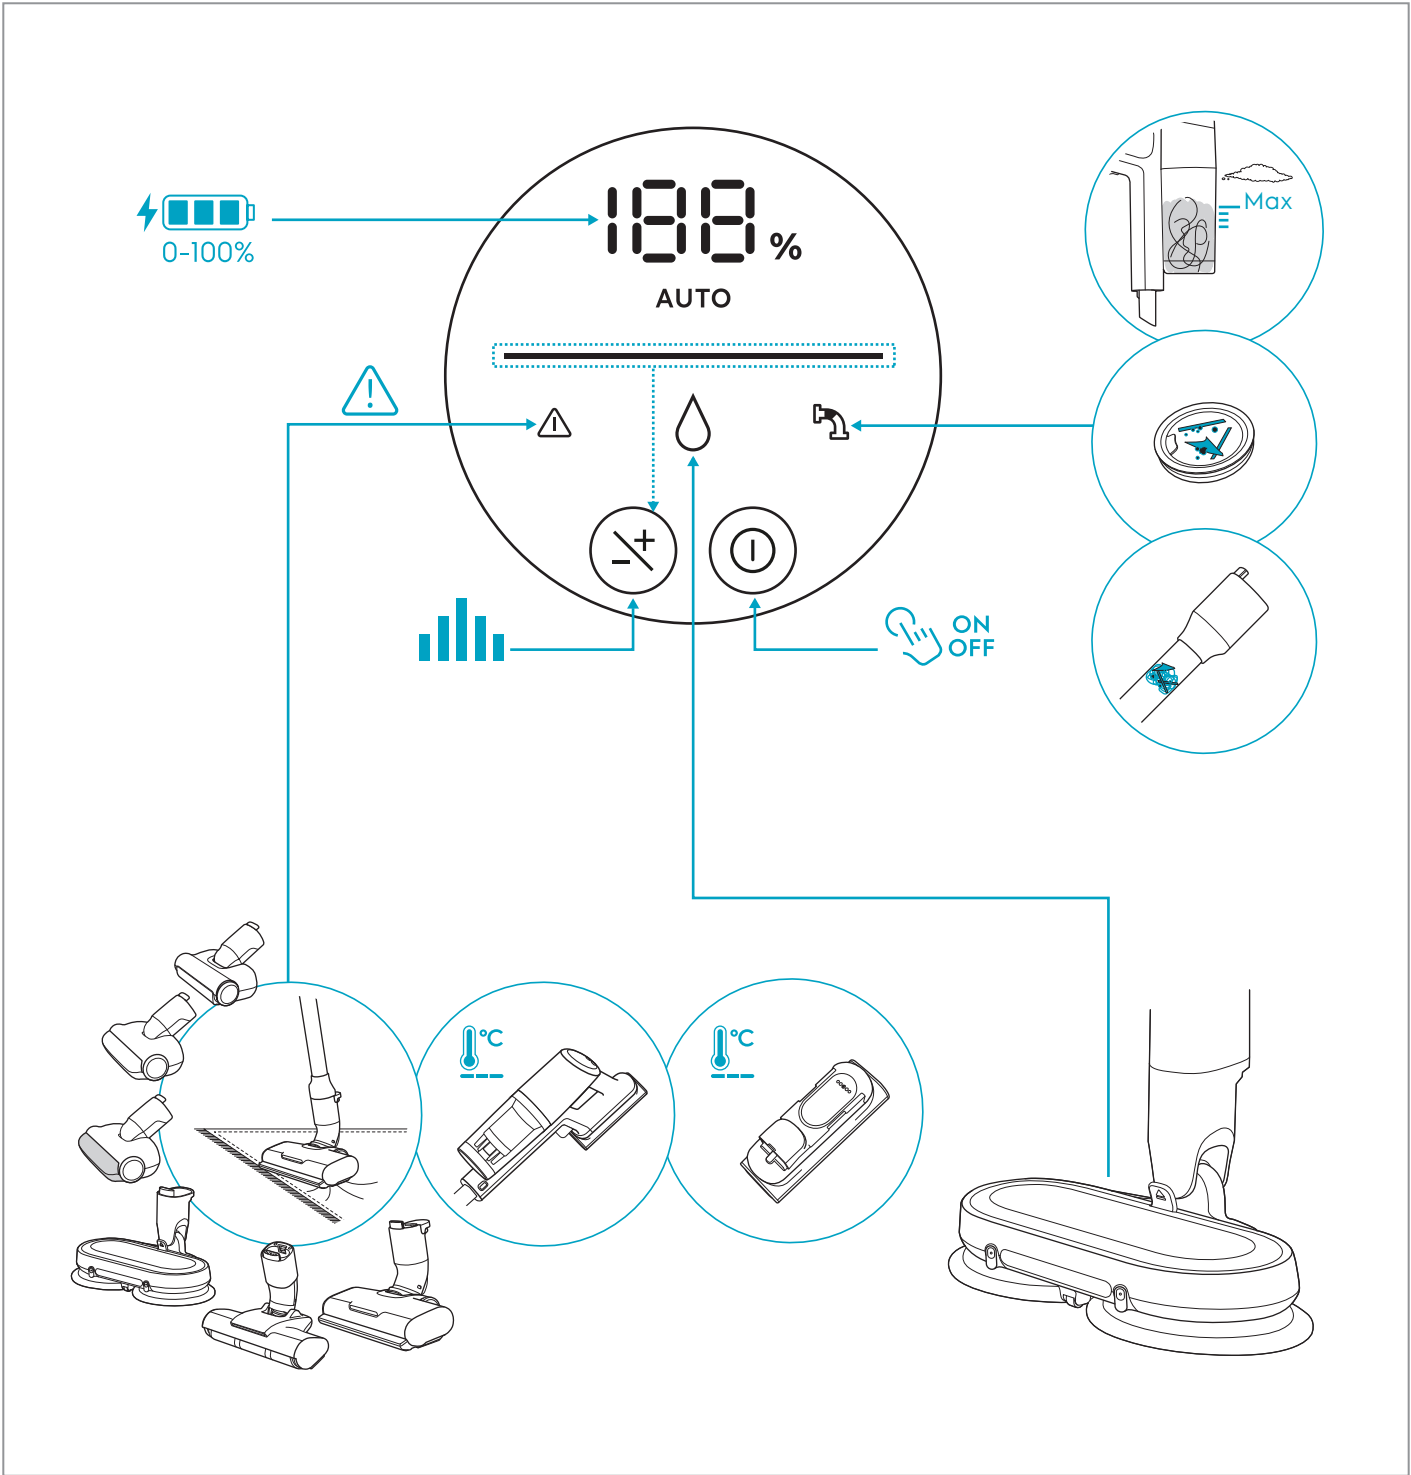

700 CORDLESS CLEANER

*Actual product may differ from illustration.

www.shop.electrolux.com

ESKW7

900 923 814
Performance Kit

ZE155

900 923 379
PetPro+

ZE149