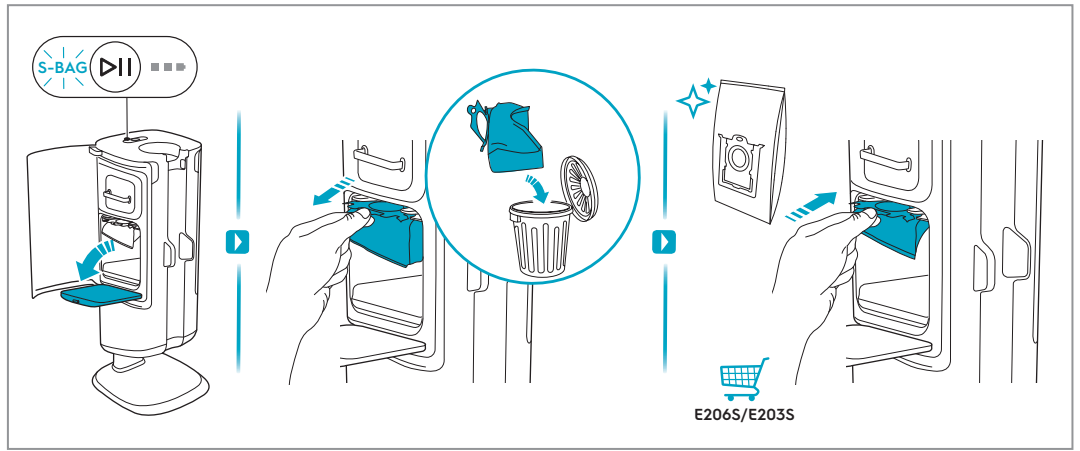

700 CORDLESS CLEANER

*Actual product may differ from illustration.

www.shop.electrolux.com

ESKW7

900 923 814
Performance Kit

ZE155

900 923 379
PetPro+

ZE149