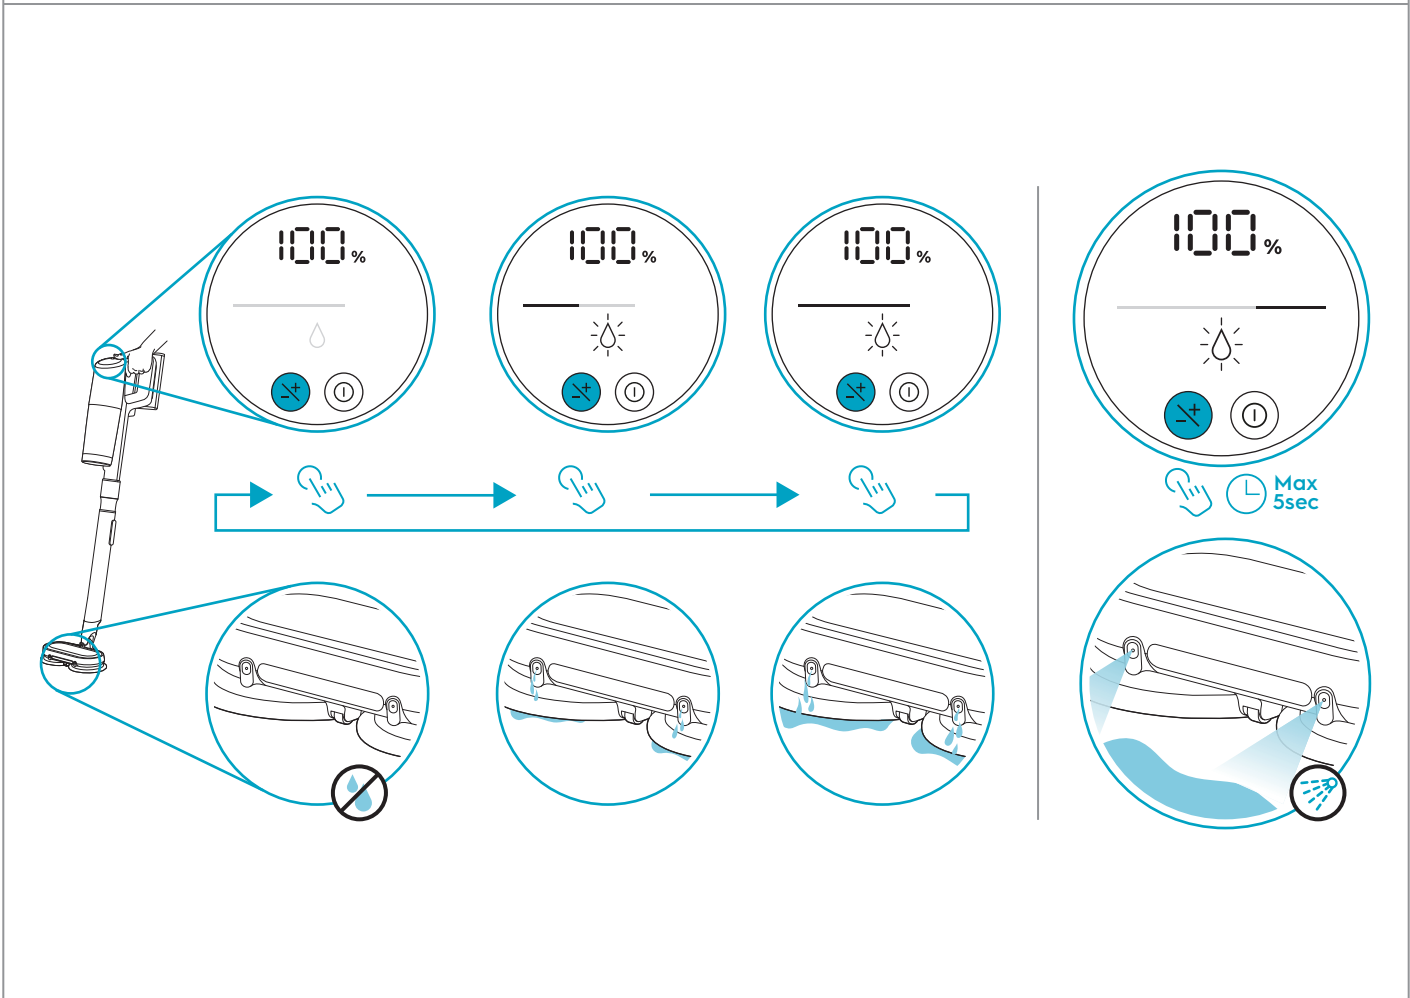

700 CORDLESS CLEANER

*Actual product may differ from illustration.

www.shop.electrolux.com

ESKW7

900 923 814
Performance Kit

ZE155

900 923 379
PetPro+

ZE149