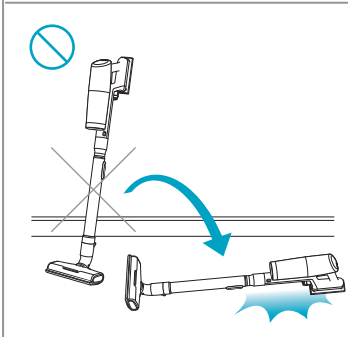

700 CORDLESS CLEANER

*Actual product may differ from illustration.

www.shop.electrolux.com

ESKW7

900 923 814
Performance Kit

ZE155

900 923 379
PetPro+

ZE149