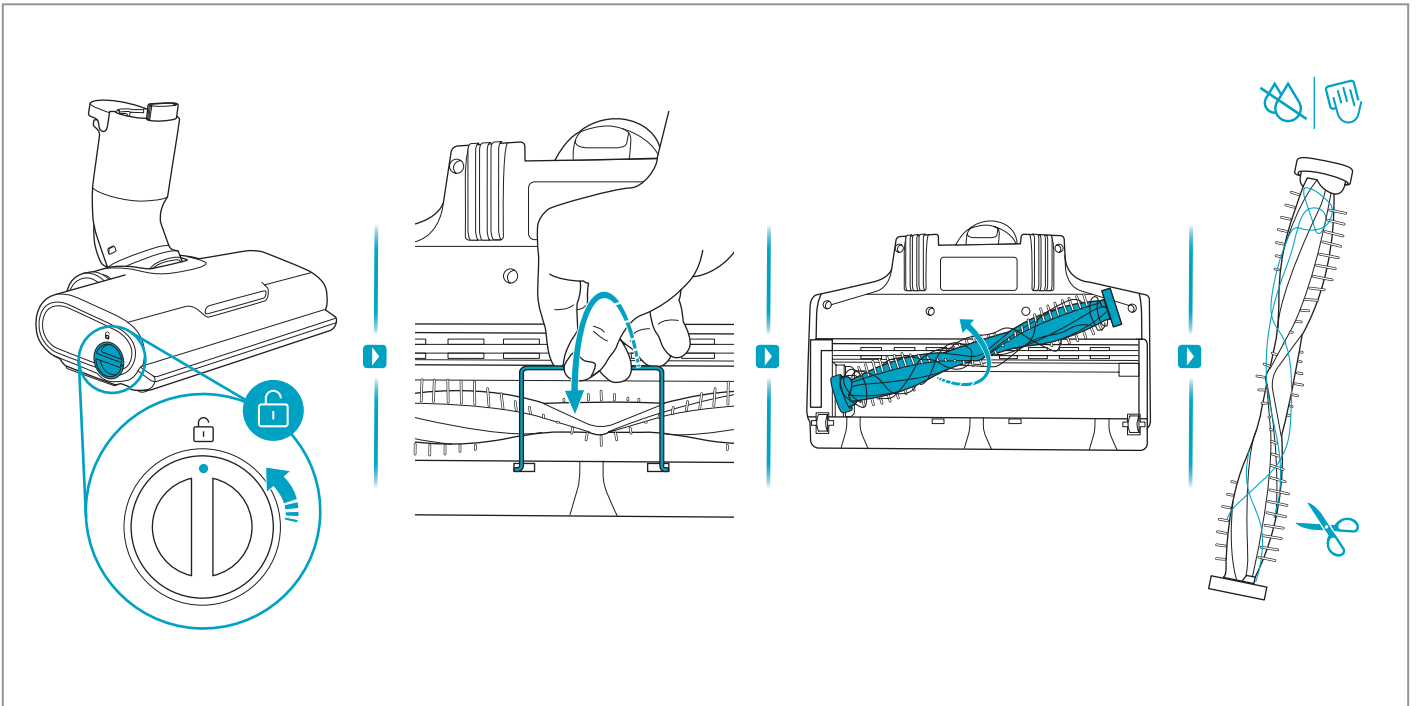

700 CORDLESS CLEANER

*Actual product may differ from illustration.

www.shop.electrolux.com

ESKW7

900 923 814
Performance Kit

ZE155

900 923 379
PetPro+

ZE149