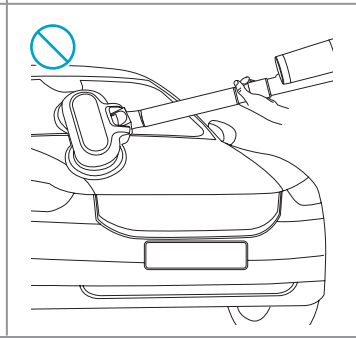

700 CORDLESS CLEANER

*Actual product may differ from illustration.

www.shop.electrolux.com

ESKW7

900 923 814
Performance Kit

ZE155

900 923 379
PetPro+

ZE149