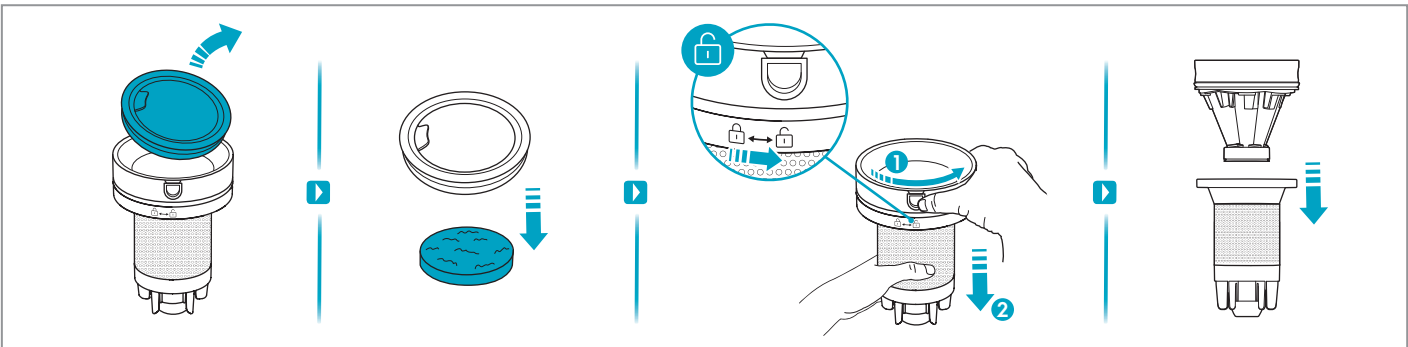

700 CORDLESS CLEANER

*Actual product may differ from illustration.

www.shop.electrolux.com

ESKW7

900 923 814
Performance Kit

ZE155

900 923 379
PetPro+

ZE149