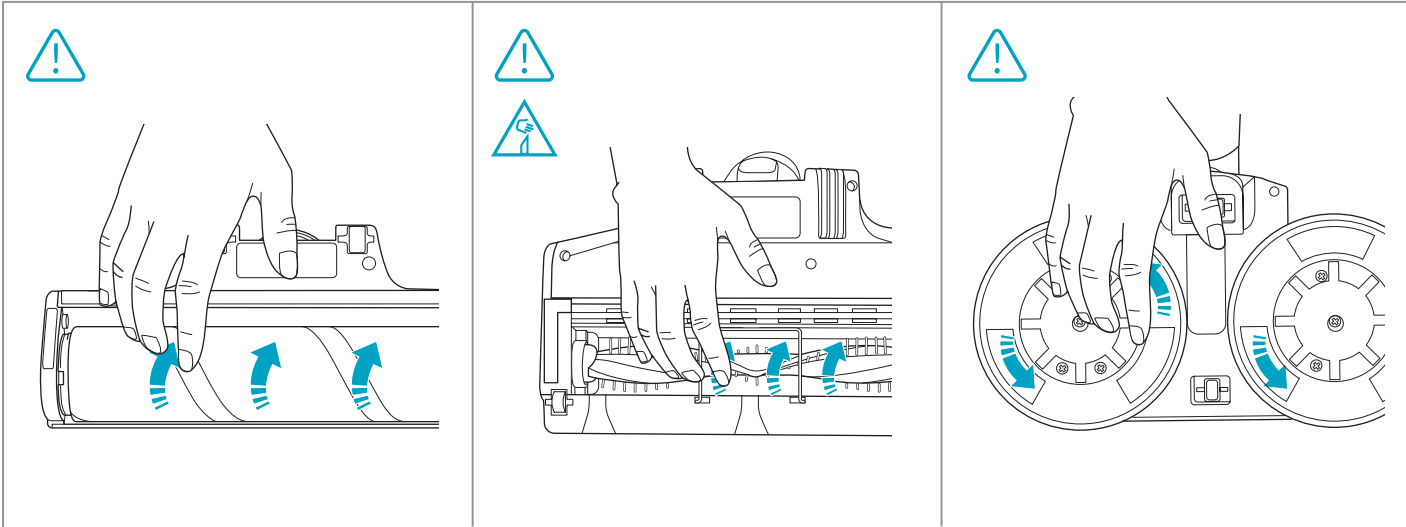

700 CORDLESS CLEANER

*Actual product may differ from illustration.

www.shop.electrolux.com

ESKW7

900 923 814
Performance Kit

ZE155

900 923 379
PetPro+

ZE149