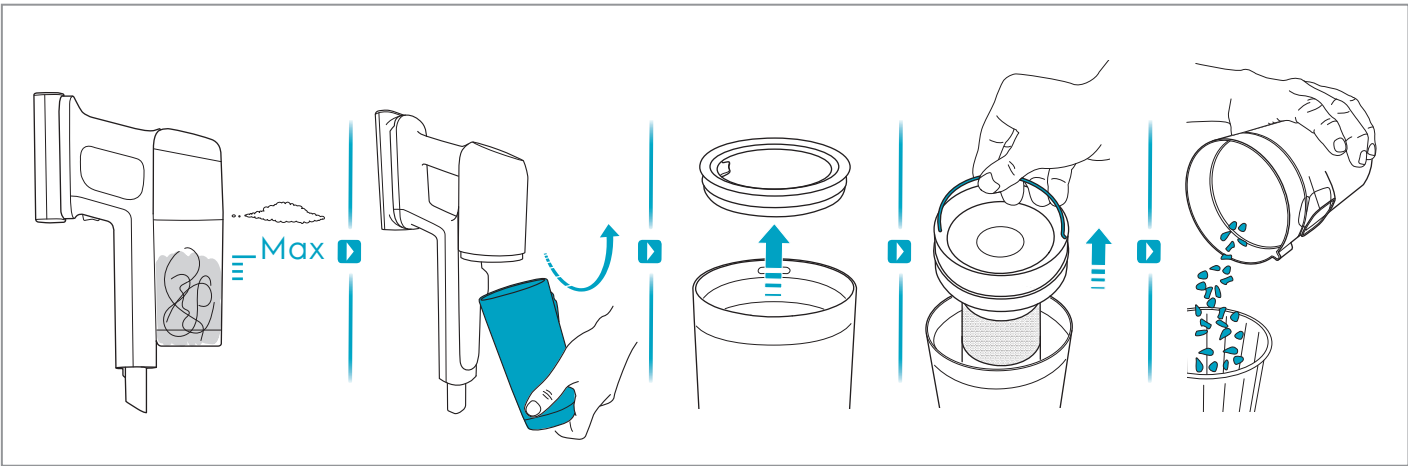

700 CORDLESS CLEANER

*Actual product may differ from illustration.

www.shop.electrolux.com

ESKW7

900 923 814
Performance Kit

ZE155

900 923 379
PetPro+

ZE149