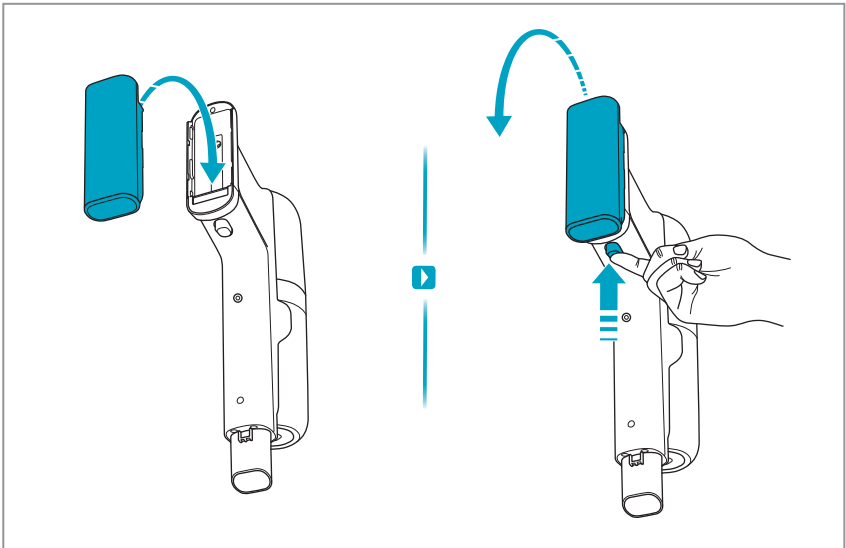

700 CORDLESS CLEANER

*Actual product may differ from illustration.

www.shop.electrolux.com

ESKW7

900 923 814
Performance Kit

ZE155

900 923 379
PetPro+

ZE149