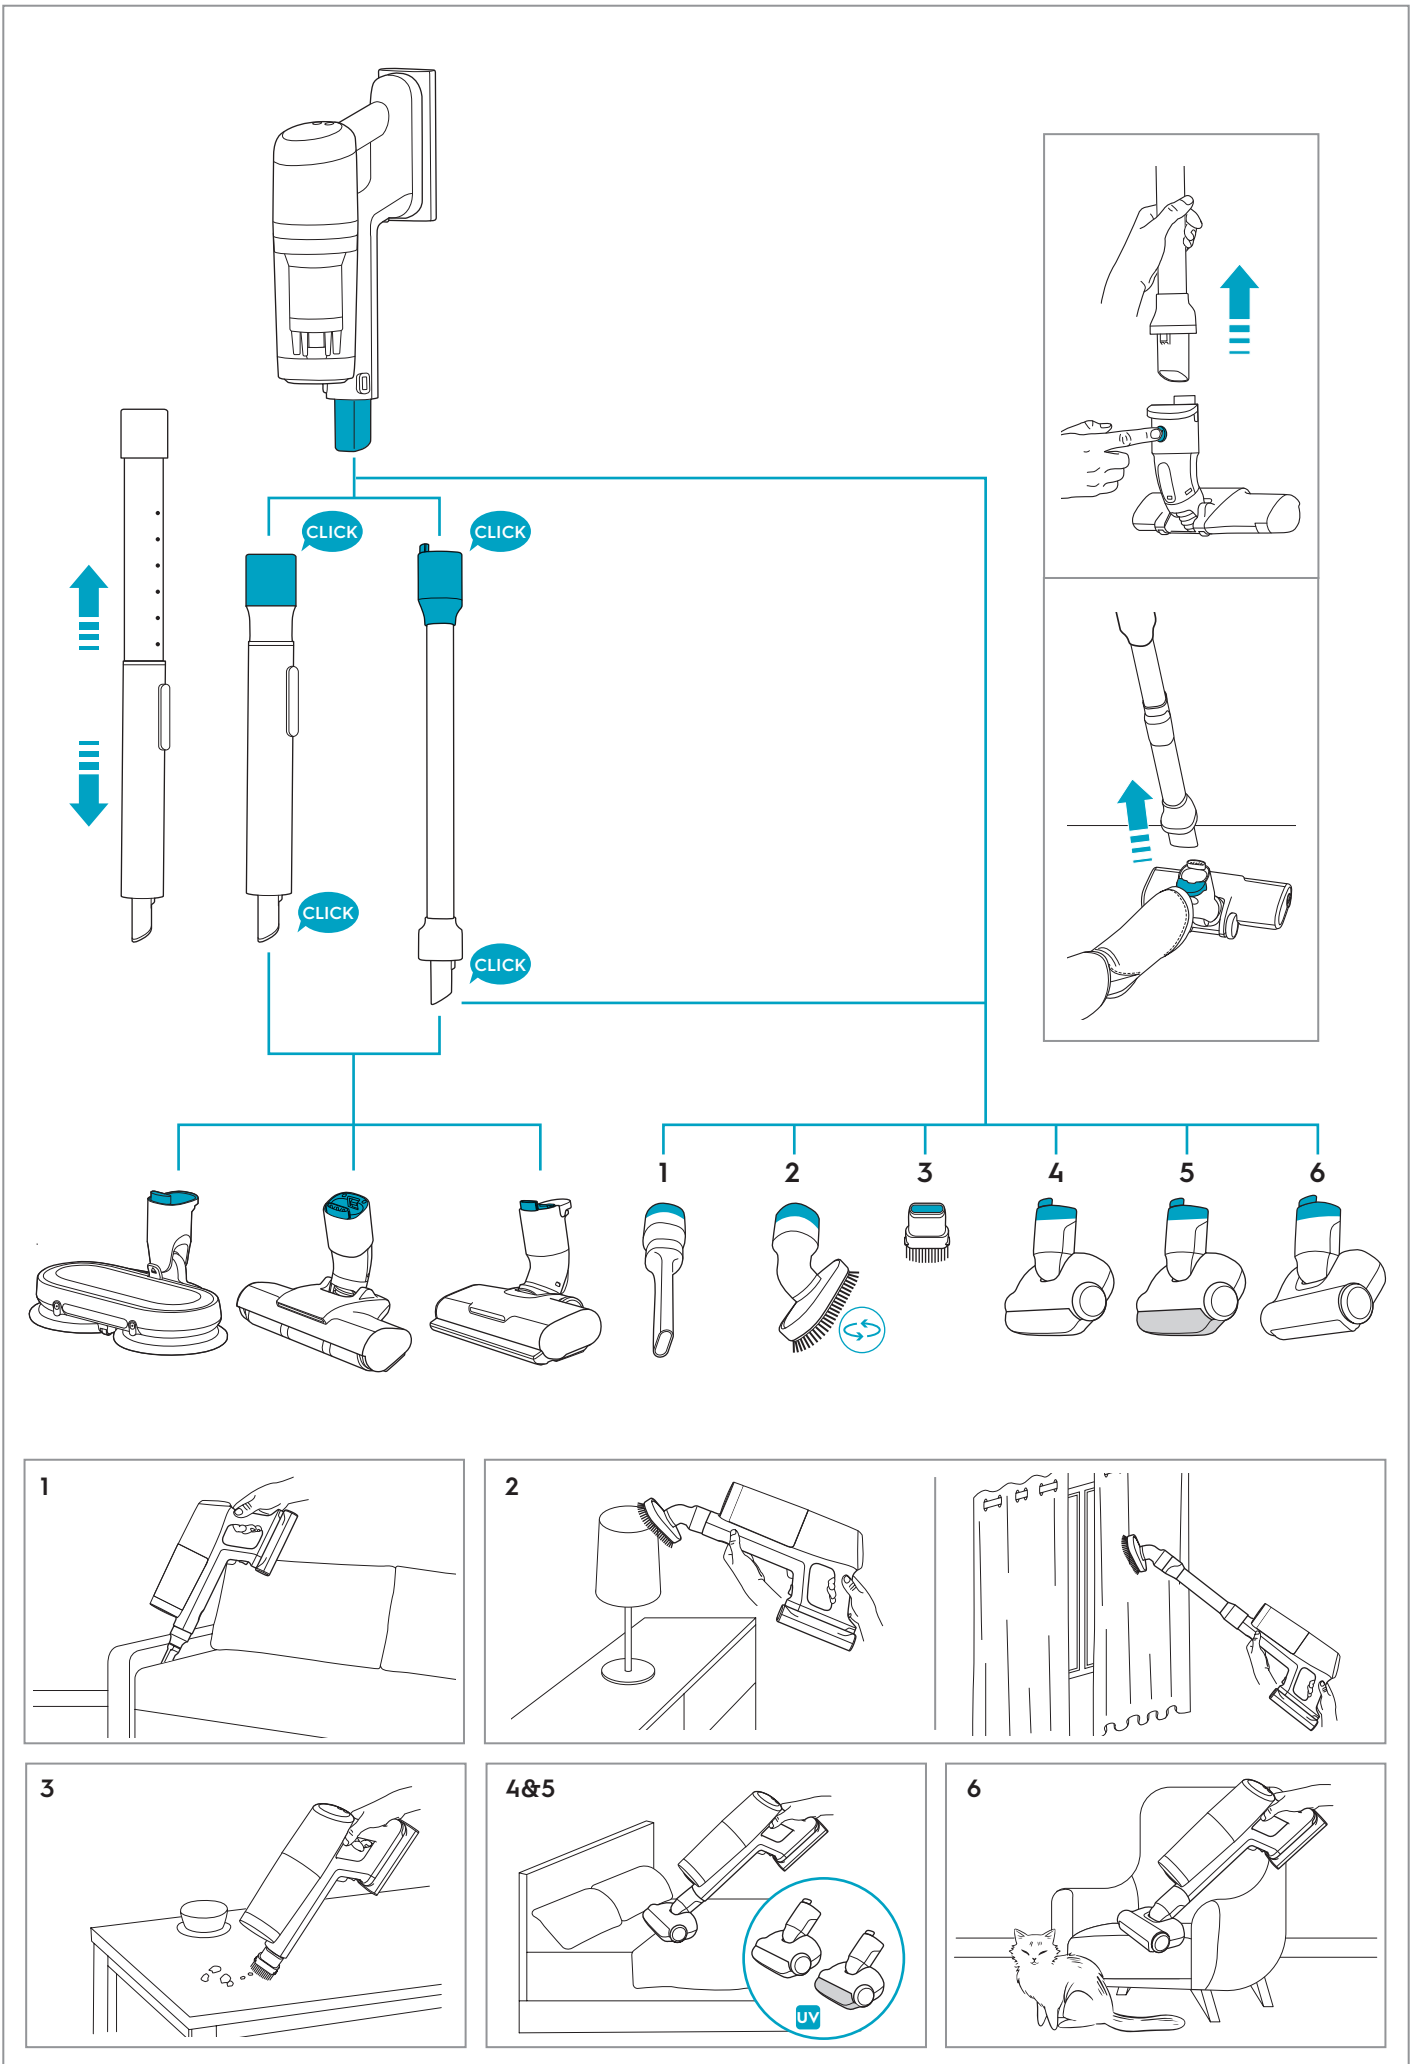

700 CORDLESS CLEANER

*Actual product may differ from illustration.

www.shop.electrolux.com

ESKW7

900 923 814
Performance Kit

ZE155

900 923 379
PetPro+

ZE149