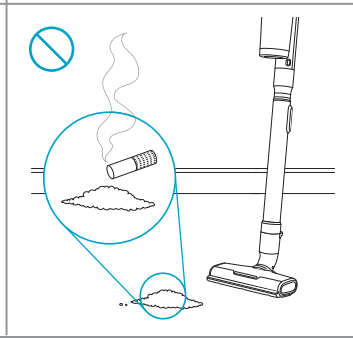

700 CORDLESS CLEANER

*Actual product may differ from illustration.

www.shop.electrolux.com

ESKW7

900 923 814
Performance Kit

ZE155

900 923 379
PetPro+

ZE149