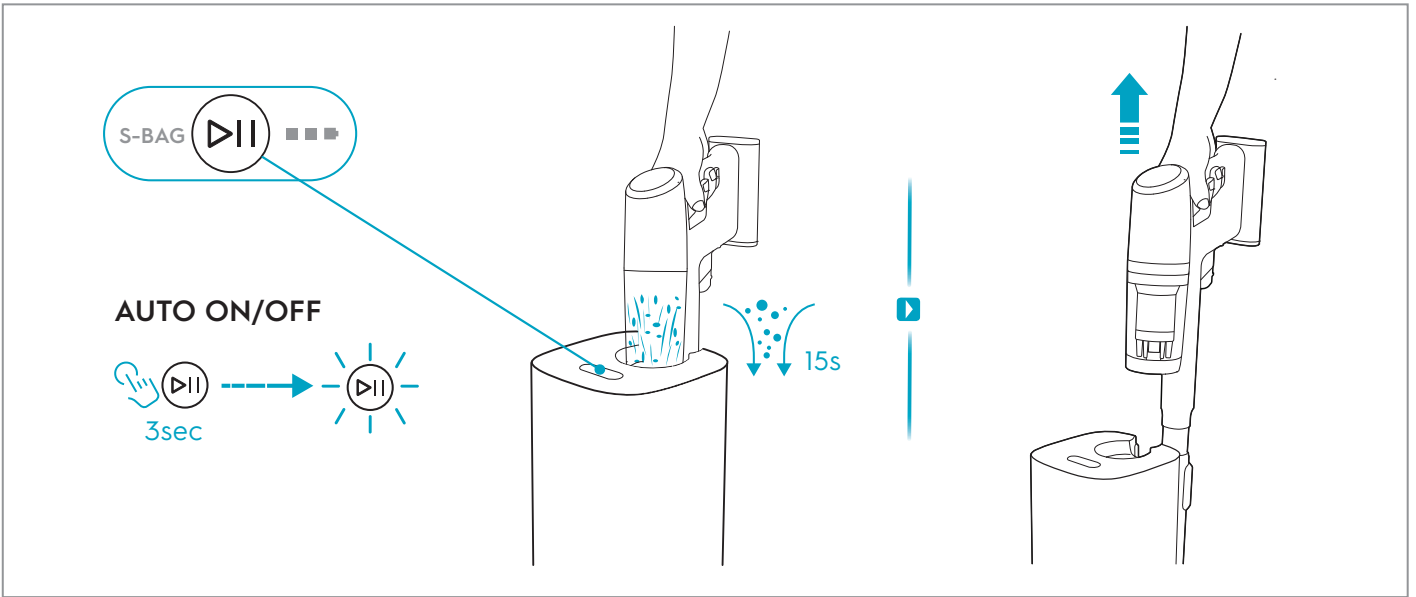

700 CORDLESS CLEANER

*Actual product may differ from illustration.

www.shop.electrolux.com

ESKW7

900 923 814
Performance Kit

ZE155

900 923 379
PetPro+

ZE149