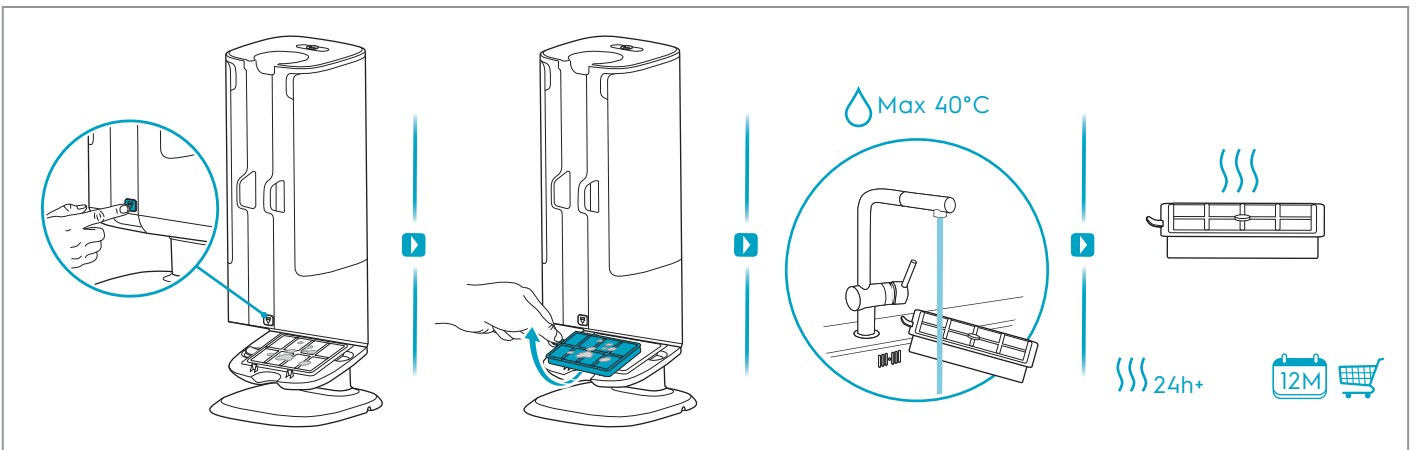

700 CORDLESS CLEANER

*Actual product may differ from illustration.

www.shop.electrolux.com

ESKW7

900 923 814
Performance Kit

ZE155

900 923 379
PetPro+

ZE149